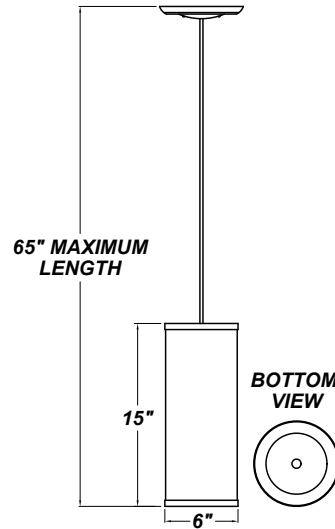

LINE DRAWING

LINE DRAWING NOT TO SCALE

FABRIC

Black Butcher Linen

Buff Odyssey

Camelot Off White Hardback

Chocolate Silk Shantung

Gold Organza

Natural Bombay

Off White Butcher Linen

Oyster Silksheen

Red Butcher Linen

Silver Organza

White Butcher Linen