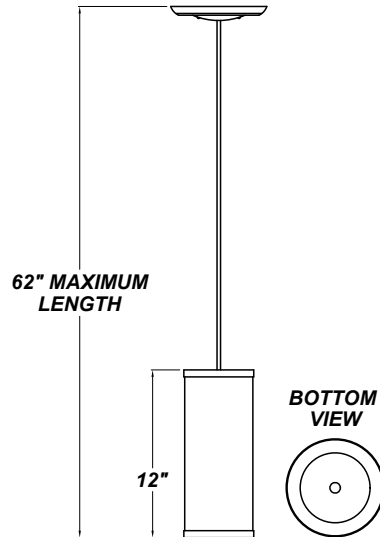

LINE DRAWING

LINE DRAWING NOT TO SCALE

FABRIC

Black Butcher Linen

Buff Odyssey

Camelot Off White Hardback

Chocolate Silk Shantung

Gold Organza

Natural Bombay

Off White Butcher Linen

Oyster Silksheen

Red Butcher Linen

Silver Organza

White Butcher Linen