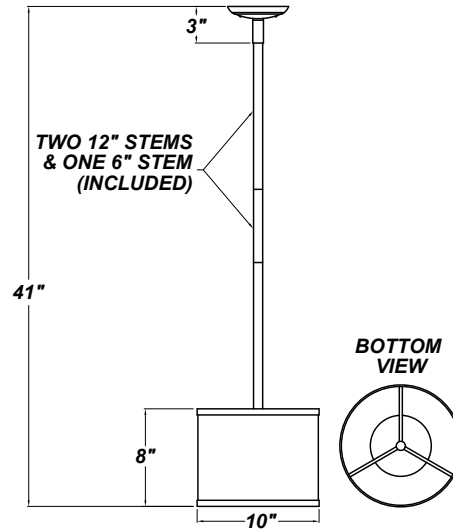

LINE DRAWING

LINE DRAWING NOT TO SCALE

FABRIC

Black Butcher Linen

Buff Odyssey

Camelot Off White Hardback

Chocolate Silk Shantung

Gold Organza

Natural Bombay

Off White Butcher Linen

Oyster Silksheen

Red Butcher Linen

Silver Organza

White Butcher Linen