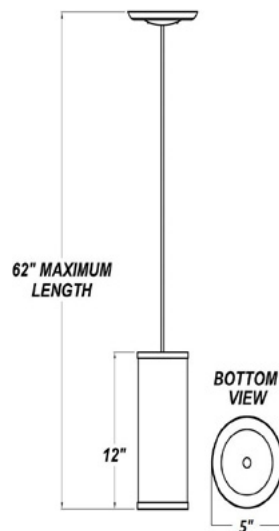

SOLID PENDANT 5"

Architectural Indoor

PROJECT:	
TYPE:	
PO#:	QTY:
COMMENTS:	

FEATURES

- 5" Cast Zinc Canopy
- Steel Trim w/ Satin Nickel Finish
- 1 Medium Base Socket For Use With Incandescent, CFL, or LED Screw-In Lamp (Lamp Not Included)
- 62" Maximum Length
- Dry Location
- Mounting Hardware Included

LINE DRAWING

LINE DRAWING NOT TO SCALE

FABRIC

Black Butcher Linen

Buff Odyssey

Camelot Off White Hardback

Chocolate Silk Shantung

Gold Organza