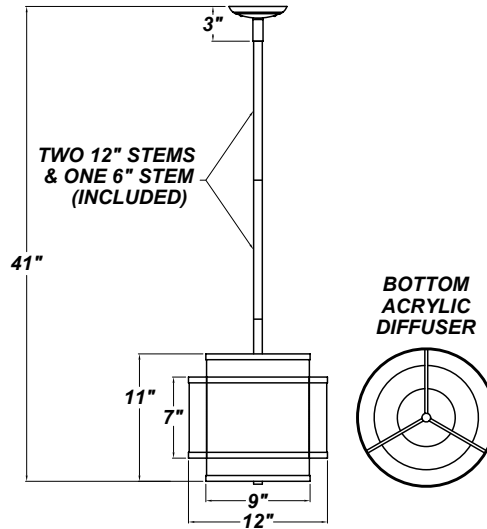

LINE DRAWING

LINE DRAWING NOT TO SCALE

FABRIC

Black Butcher Linen

Off White Butcher Linen

Buff Odyssey

Oyster Silksheen

Camelot Off White Hardback

Red Butcher Linen

Chocolate Silk Shantung

Silver Organza

Gold Organza

White Butcher Linen

Natural Bombay