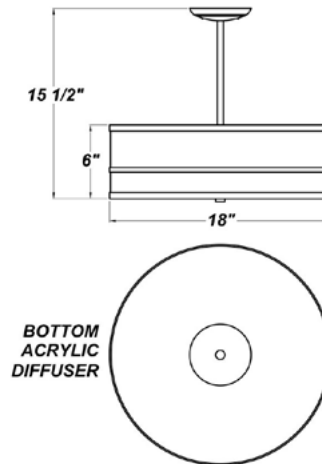

FABRIC

Black Butcher Linen

Buff Odyssey

Camelot Off White Hardback

Chocolate Silk Shantung

Gold Organza

Natural Bombay

Off White Butcher Linen

Oyster Silksheen

Red Butcher Linen

Silver Organza

White Butcher Linen