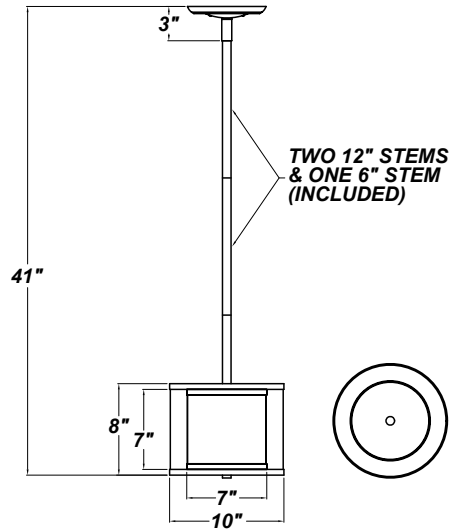

CHELSEA PENDANT 10"

Architectural Indoor

PROJECT:	
TYPE:	
PO#:	QTY:
COMMENTS:	

FEATURES

- 6.875" Cast Zinc Canopy
- Steel Trim w/ Satin Nickel Finish
- Acrylic Diffuser
- 1 Medium Base Socket For Use With Incandescent, CFL, or LED Screw-In Lamp (Lamp Not Included)
- GU Base Socket Adaptor Available
- 41" Maximum Length
- Dry Location
- Mounting Hardware Included

LINE DRAWING

LINE DRAWING NOT TO SCALE

FABRIC

Black Butcher Linen

Buff Odyssey

Camelot Off White Hardback

Chocolate Silk Shantung

Gold Organza