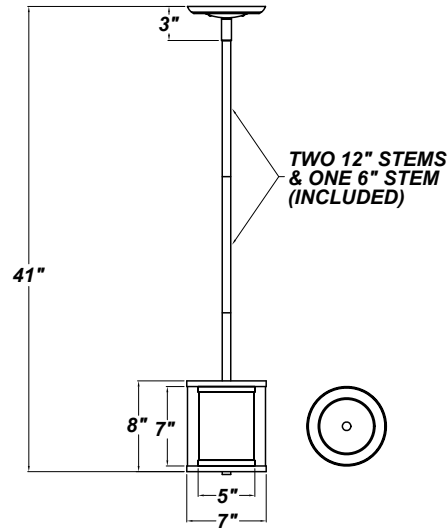

## FEATURES

- 6.875" Cast Zinc Canopy
- Steel Trim w/ Satin Nickel Finish
- Acrylic Diffuser
- 1 Medium Base Socket For Use With Incandescent, CFL, or LED Screw-In Lamp (Lamp Not Included)
- 41" Maximum Length
- Dry Location
- Mounting Hardware Included

## LINE DRAWING

LINE DRAWING NOT TO SCALE

# CHELSEA MINI-PENDANT 7"

Architectural Indoor

Fixture Core

PROJECT:	
TYPE:	
PO#:	QTY:
COMMENTS:	

PRODUCT CODE	STYLE	FINISH
PD-A120 - Mini-Pendant & Hardware	140 - 7" Chelsea Mini-Pendant	OB - Oil Brushed Bronze SN - Satin Nickel (Standard)
ORDER INFO		
PD-A120	140	OB