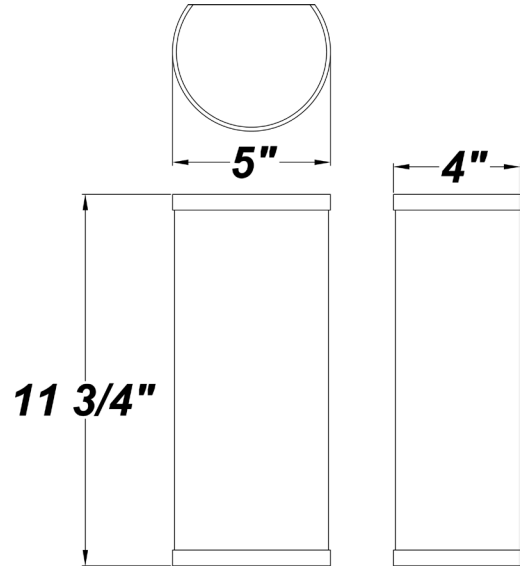

PROJECT :
TYPE :
ORDERING # :
COMMENTS :

PANACHE 11.75" ADA SCONCE

FEATURES

- Steel Trim w/ Satin Nickel Finish
- Natural Bombay Shade
- Acrylic Diffuser Included
- Mounting Hardware Included
- 2 Candelabra Base Sockets
- For Use With Incandescent, Compact Fluorescent, or LED Screw-In Lamp (Lamp Not Included)
- Use Lamping up to:
 - 60W Candelabra Incandescent
- Dry Location
- ADA Compliant

ORDERING INFORMATION

Example : (WF-A120 - 160-04 - 196 - SN)

Natural Bombay is Standard

PRODUCT	SHADE		STYLE	TRIM FINISH	OPTIONS
Sconce & Hardware (WF-A120)	151-56 - Gold Organza	151-97 - Silver Organza	196 - 11.75" ADA Sconce	SN - Satin Nickel (Standard) OB - Oil Rubbed Bronze	Not Applicable
	115-01 - White Butcher Linen	115-62 - Black Butcher Linen			
	115-96 - Red Butcher Linen	115-05 - Off White Butcher Linen			
	174-25 - Chocolate Silk Shantung	136-33 - Oyster Silksheen			
	146-13 - Buff Odyssey	180-05 - Camelot Off-White Hardback			
	160-04 - Natural Bombay				