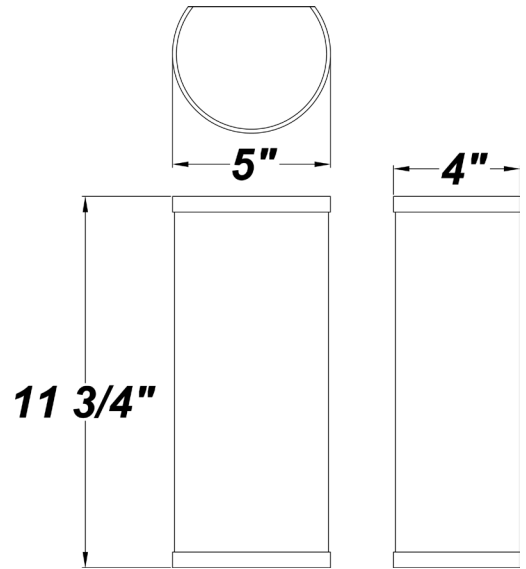

PROJECT :
TYPE :
ORDERING # :
COMMENTS :

PANACHE 11.75" ADA SCONCE

FEATURES

- Steel Trim w/ Satin Nickel Finish
- Natural Bombay Shade
- Acrylic Diffuser Included
- Mounting Hardware Included
- 2 Candelabra Base Sockets
- For Use With Incandescent, Compact Fluorescent, or LED Screw-In Lamp (Lamp Not Included)
- Use Lamping up to:
 - 60W Candelabra Incandescent
- Dry Location
- ADA Compliant

ORDERING INFORMATION

Example : (WF-A120 - 160-04 - 196 - SN) Natural Bombay is Standard

PRODUCT	SHADE		STYLE	TRIM FINISH	OPTIONS
Sconce & Hardware (WF-A120)	151-56 - Gold Organza	151-97 - Silver Organza	196 - 11.75" ADA Sconce	SN - Satin Nickel (Standard) OB - Oil Brushed Bronze	Not Applicable
	115-01 - White Butcher Linen	115-62 - Black Butcher Linen			
	115-96 - Red Butcher Linen	115-05 - Off White Butcher Linen			
	174-25 - Chocolate Silk Shantung	136-33 - Oyster Silksheen			
	146-13 - Buff Odyssey	180-05 - Camelot Off-White Hardback			
	160-04 - Natural Bombay				