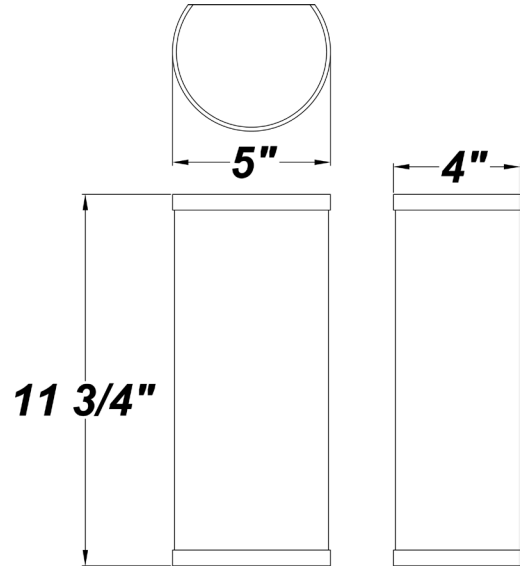

PROJECT :
TYPE :
ORDERING # :
COMMENTS :

**FABRIC 11.75" ADA SCONCE**

**FEATURES**

- Steel Trim w/ Satin Nickel Finish
- Natural Bombay Shade
- Acrylic Diffuser Included
- Mounting Hardware Included
- 2 Candelabra Base Sockets
- For Use With Incandescent, Compact Fluorescent, or LED Screw-In Lamp (Lamp Not Included)
- Use Lamping up to:
  - 60W Candelabra Incandescent
- Dry Location
- ADA Compliant

**ORDERING INFORMATION**

Example : (WF-A120 - 160-04 - 196 - SN)

Natural Bombay is Standard

PRODUCT	SHADE		STYLE	TRIM FINISH	OPTIONS
Sconce & Hardware (WF-A120)	151-56 - Gold Organza	151-97 - Silver Organza	196 - 11.75" ADA Sconce	SN - Satin Nickel (Standard) OB - Oil Rubbed Bronze	Not Applicable
	115-01 - White Butcher Linen	115-62 - Black Butcher Linen			
	115-96 - Red Butcher Linen	115-05 - Off White Butcher Linen			
	174-25 - Chocolate Silk Shantung	136-33 - Oyster Silksheen			
	146-13 - Buff Odyssey	180-05 - Camelot Off-White Hardback			
	160-04 - Natural Bombay				