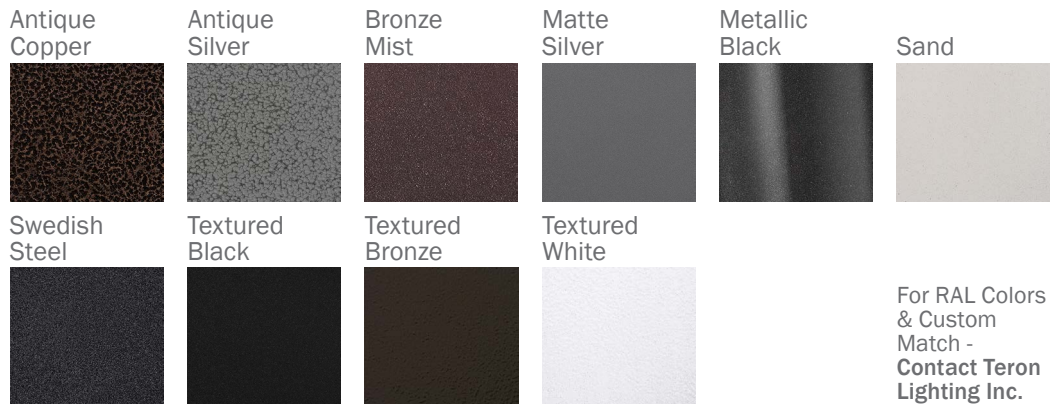

VICEROY DL LED 24"

Architectural Indoor

PROJECT:	
TYPE:	
PO#:	QTY:
COMMENTS:	

FEATURES

- Steel Housing with Matte Silver Powder Coat Finish
- Aluminum Mount Pan with Hi-Reflectance White Powder Coat Finish
- Matte White Acrylic Inner Diffuser
- Clear Acrylic Outer Diffuser
- ELV Driver - Over-Voltage, Over-Current, and Short-Circuit Protection with Auto Recovery
- Constant Current
- Dimmable to 10% From 120V to 277V
- Mounts Directly to Surface with Two Wall Anchors (Not Included) Over a 2" Junction Box (Not Included)
- Lighting Facts Listed
- L70 Life Time For 50,000hr
- IES Files Available
- ADA Compliant
- CSA Listed Damp Location For Wall or Ceiling Mount
- LED Light Fixture

LINE DRAWING

FINISHES