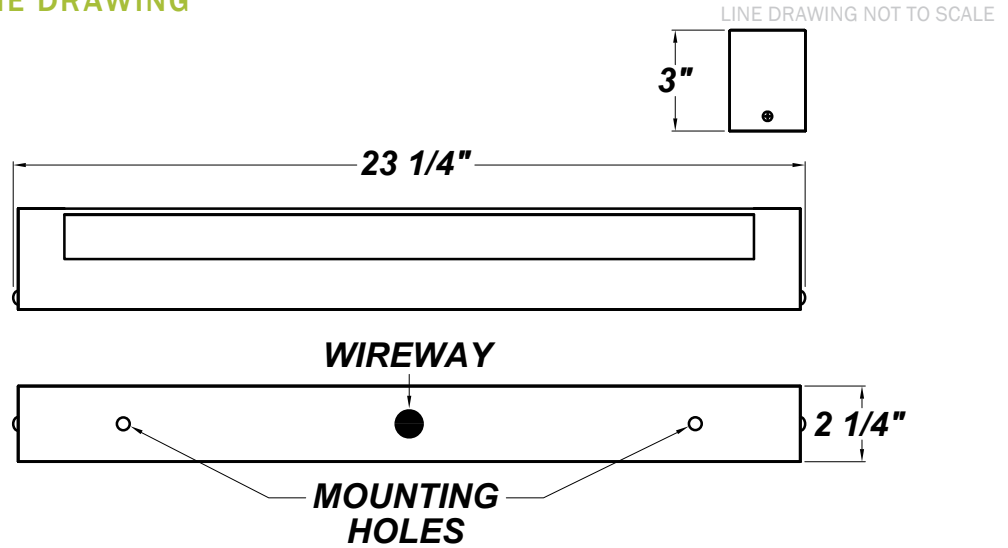

VICEROY DL LED 24"

Architectural Indoor

PROJECT:	
TYPE:	
PO#:	QTY:
COMMENTS:	

FEATURES

- Steel Housing with Matte Silver Powder Coat Finish
- Aluminum Mount Pan with Hi-Reflectance White Powder Coat Finish
- Matte White Acrylic Inner Diffuser
- Clear Acrylic Outer Diffuser
- ELV Driver - Over-Voltage, Over-Current, and Short-Circuit Protection with Auto Recovery
- Constant Current
- Dimmable to 10% From 120V to 277V
- Mounts Directly to Surface with Two Wall Anchors (Not Included) Over a 2" Junction Box (Not Included)
- Lighting Facts Listed
- L70 Life Time For 50,000hr
- IES Files Available
- ADA Compliant
- CSA Listed Damp Location For Wall or Ceiling Mount
- LED Light Fixture

LINE DRAWING

FINISHES

VICEROY DL LED 24"

Architectural Indoor

Fixture Core

PROJECT:	
TYPE:	
PO#:	QTY:
COMMENTS:	

PRODUCT CODE	SOURCE/WATTAGE	VOLTAGE	DIMMING DRIVER
VCY24 - Viceroy 24"	L12.0-LT350 - 12W LED Strip(s) @ 350mA ELV Dimming Driver L18.0-LT500 - 18.0W LED Strip(s) @ 500mA ELV Dimming Driver L18.0-ZE500 - 18.0W LED Strip(s) @ 500mA Line Voltage 4-Wire Dimming Driver (Dimmable 0 - 10V)	120-277V (120-230V Dimmable)	Not Applicable
ORDER INFO			
VCY24 Example ^	L12.0-LT350	120-277V	Not Applicable