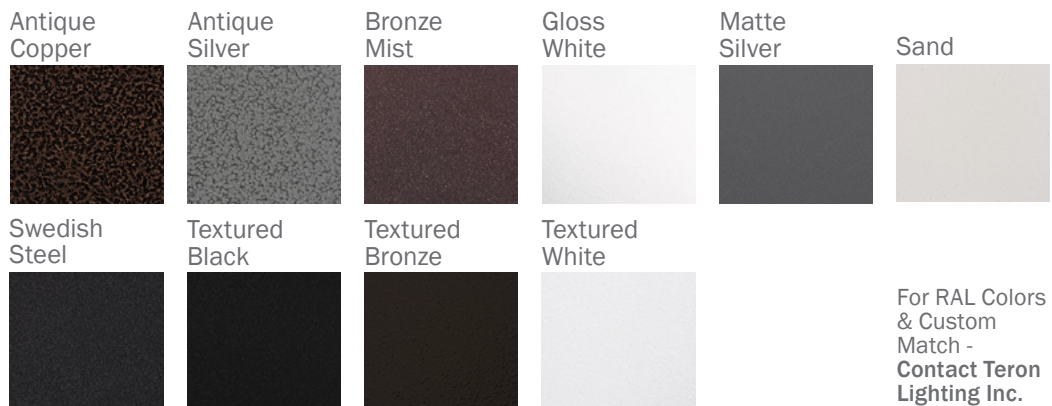

EAGLE PRF LED 19"

Architectural Outdoor

PROJECT:	
TYPE:	
PO#:	QTY:
COMMENTS:	

FEATURES

- Steel Mounting Pan w/ Hi-Reflectance White Powder Coat Finish (For L21.0 & L37.5)
- Aluminum Mounting Pan w/ Hi-Reflectance White Powder Coat Finish (For L30.0)
- Luminous White Acrylic Diffuser
- Mounts Directly to 4" Junction Box (By Others)
- IES Files Available
- ADA Compliant
- CSA Listed Damp Location Wall and Ceiling
- Emergency Battery Available
- LED Light Fixture
- Mounting Hardware Included
- Standard Mount Pan Color is Gloss White
- Standard PRF Ring Color is Matte Silver

LINE DRAWING

LINE DRAWING NOT TO SCALE

FINISHES