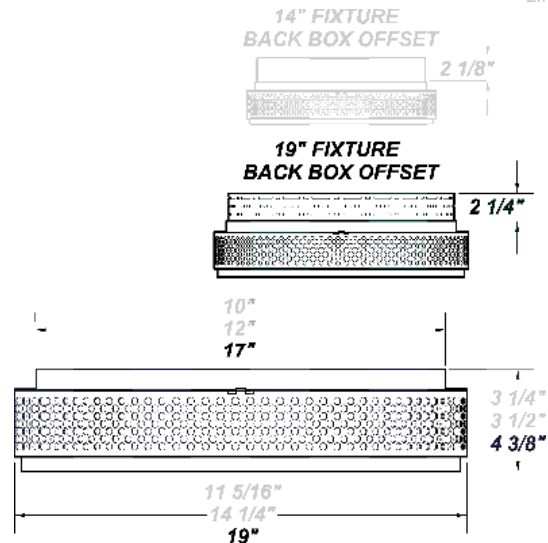

EAGLE PRF LED 19"

Architectural Outdoor

PROJECT:	
TYPE:	
PO#:	QTY:
COMMENTS:	

FEATURES

- Steel Mounting Pan w/ Hi-Reflectance White Powder Coat Finish (For L21.0 & L37.5)
- Aluminum Mounting Pan w/ Hi-Reflectance White Powder Coat Finish (For L30.0)
- Luminous White Acrylic Diffuser
- Mounts Directly to 4" Junction Box (By Others)
- IES Files Available
- ADA Compliant
- CSA Listed Damp Location Wall and Ceiling
- Emergency Battery Available
- LED Light Fixture
- Mounting Hardware Included
- Standard Mount Pan Color is Gloss White
- Standard PRF Ring Color is Matte Silver

LINE DRAWING

LINE DRAWING NOT TO SCALE

FINISHES

EAGLE PRF LED 19"

Architectural Outdoor

Fixture Core

PROJECT:	
TYPE:	
PO#:	QTY:
COMMENTS:	

PRODUCT CODE	SOURCE/WATTAGE	VOLTAGE	DIMMING DRIVER
EE19 - Eagle 19"	L21.0-ZE550 - (60) LED Array @ Line Voltage 4-Wire Dimming Driver (Dimmable 0 - 10V) L28.5-ZE750 - (60) LED Array @ Line Voltage 4-Wire Dimming Driver (Dimmable 0 - 10V) L37.5-ZE1050 - (120) LED Array @ Line Voltage 4-Wire Dimming Driver (Dimmable 0 - 10V)	120-270V (50 / 60Hz)	ZE - 0-10V Dimming
ORDER INFO			
EE19	L20.5-ZE640	120V	Not Applicable