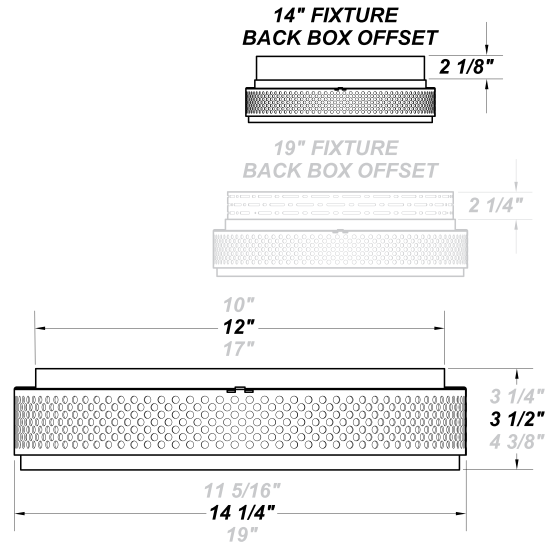

## FEATURES

- Steel Mounting Pan w/ Hi-Reflectance White Powder Coat Finish
- Luminous White Acrylic Diffuser
- Mounts Directly to 4" Junction Box (By Others)
- IES Files Available
- ADA Compliant
- CSA Listed Damp Location Wall and Ceiling
- Emergency Battery Available
- LED Light Fixture
- Mounting Hardware Included

## LINE DRAWING

LINE DRAWING NOT TO SCALE