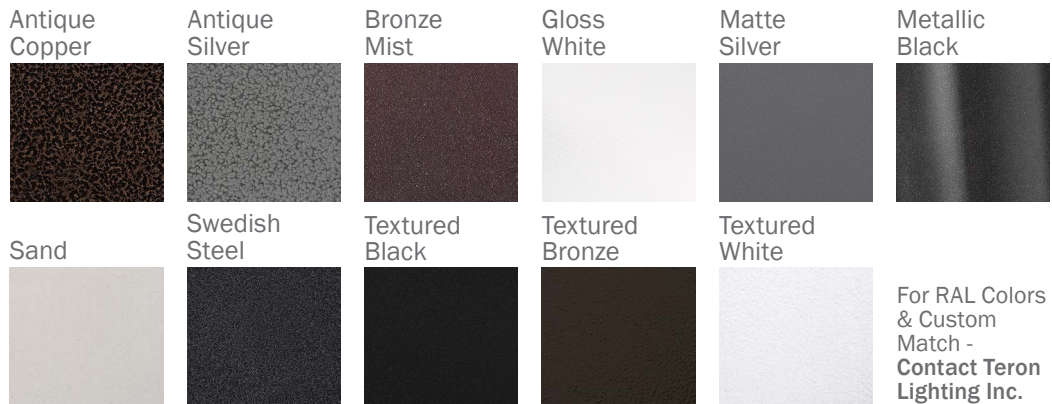

## FEATURES

- Steel Mounting Pan w/ Hi-Reflectance White Powder Coat Finish
- Luminous White Acrylic Diffuser
- Mounts Directly to 4" Junction Box (By Others)
- IES Files Available
- ADA Compliant
- CSA Listed Damp Location Wall and Ceiling
- Emergency Battery Available
- LED Light Fixture
- Mounting Hardware Included

## FINISHES

Example ^ (may not represent a manufacturable product)

Aesthetics & Options

TRIM	FINISH	COLOR TEMP	OPTIONS
PRF	<b>AC</b> - Antique Copper <b>AS</b> - Antique Silver <b>BT</b> - Bronze Mist <b>WH</b> - Gloss White (Standard) <b>MB</b> - Metallic Black <b>SM</b> - Matte Silver <b>SN</b> - Sand <b>SW</b> - Swedish Steel <b>TB</b> - Textured Black <b>BZ</b> - Textured Bronze <b>TW</b> - Textured White	<b>27K</b> - 2700K Color Temp <b>30K</b> - 3000K Color Temp <b>35K</b> - 3500K Color Temp <b>40K</b> - 4000K Color Temp	<b>ALP</b> - Aluminum Mount Pan w/ White Finish <b>BB</b> - Back Box*** <b>EB/BB</b> - Bodine BSL26 - Up to 5.1W Emergency Illumination w/ LEDs (Back Box Required)** <b>F</b> - Fused <b>STC12-WH</b> - 12" Stem and Canopy Kit <b>STC24-WH</b> - 24" Stem and Canopy Kit <b>STC36-WH</b> - 36" Stem and Canopy Kit <b>STC48-WH</b> - 48" Stem and Canopy Kit <b>TP</b> - Tamper-Proof Screw Set <b>WAL</b> - White Acrylic (Standard) <b>WLL</b> - LED High Lumen Lens <b>WPL</b> - White Polycarbonate
ORDER INFO			
PRF	AC	27K	ALP