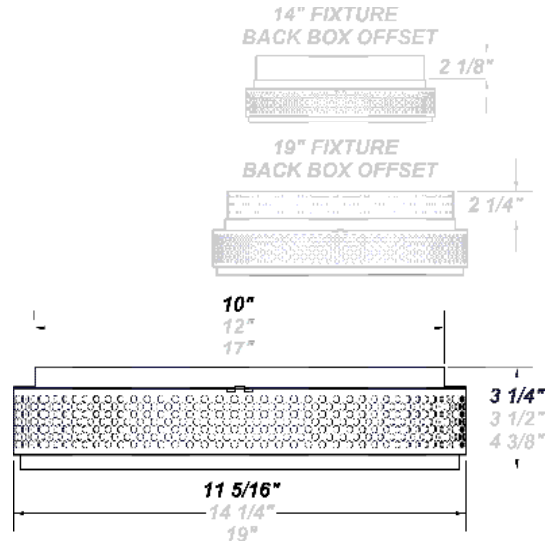

LINE DRAWING

LINE DRAWING NOT TO SCALE

FINISHES

Antique Copper	Antique Silver	Bronze Mist	Gloss White	Matte Silver	Sand
Swedish Steel	Textured Black	Textured Bronze	Textured White		

For RAL Colors & Custom Match - Contact Teron Lighting Inc.