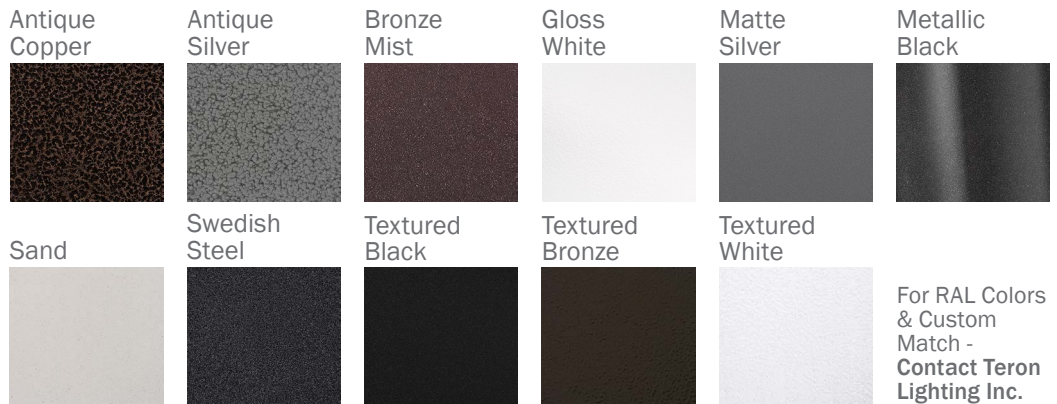

EAGLE PRF LED 11"

Architectural Outdoor

PROJECT:	
TYPE:	
PO#:	QTY:
COMMENTS:	

FEATURES

- Steel Mounting Pan w/ Hi-Reflectance White Powder Coat Finish
- Luminous White Acrylic Diffuser
- Mounts Directly to 4" Junction Box (By Others)
- IES Files Available
- ADA Compliant
- CSA Listed Damp Location Wall and Ceiling
- LED Light Fixture
- Mounting Hardware Included

LINE DRAWING

LINE DRAWING NOT TO SCALE

FINISHES