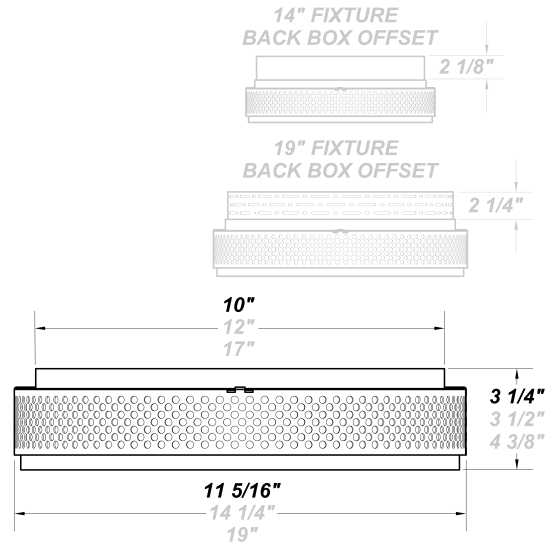

EAGLE PRF LED 11"

Architectural Outdoor

| | |
|-----------|------|
| PROJECT: | |
| TYPE: | |
| PO#: | QTY: |
| COMMENTS: | |

FEATURES

- Steel Mounting Pan w/ Hi-Reflectance White Powder Coat Finish
- Luminous White Acrylic Diffuser
- Mounts Directly to 4" Junction Box (By Others)
- IES Files Available
- ADA Compliant
- CSA Listed Damp Location Wall and Ceiling
- LED Light Fixture
- Mounting Hardware Included

LINE DRAWING

LINE DRAWING NOT TO SCALE

FINISHES

EAGLE PRF LED 11"

Architectural Outdoor

Fixture Core

| | |
|-----------|------|
| PROJECT: | |
| TYPE: | |
| PO#: | QTY: |
| COMMENTS: | |

| PRODUCT CODE | SOURCE/WATTAGE | VOLTAGE | DIMMING DRIVER |
|--------------|--|-----------------------------|----------------|
| EE - Eagle | L13.0-ZE560 - (48) LED Array @ Line Voltage 4-Wire Dimming Driver (Dimmable 0 - 10V) | 120V 270V (50 / 60Hz) | Not Applicable |
| ORDER INFO | | | |
| EE | L36.5 | 120V | Not Applicable |

Example ^ (may not represent a manufacturable product)

Aesthetics & Options

| TRIM | FINISH | COLOR TEMP | OPTIONS |
|------------|---|--|--|
| PRF | AC - Antique Copper AS - Antique Silver BT - Bronze Mist WH - Gloss White (Standard) MB - Metallic Black SM - Matte Silver SN - Sand SW - Swedish Steel TB - Textured Black BZ - Textured Bronze TW - Textured White | 27K - 2700K Color Temp 30K - 3000K Color Temp 35K - 3500K Color Temp 40K - 4000K Color Temp | ALP - Aluminum Mount Pan w/ White Finish F - Fused STC12-WH - 12" Stem and Canopy Kit STC24-WH - 24" Stem and Canopy Kit STC36-WH - 36" Stem and Canopy Kit STC48-WH - 48" Stem and Canopy Kit TP - Tamper-Proof Screw Set WAL - White Acrylic (Standard) WLL - LED High Lumen Lens WPL - White Polycarbonate |
| ORDER INFO | | | |
| PRF | AC | 27K | ALP |