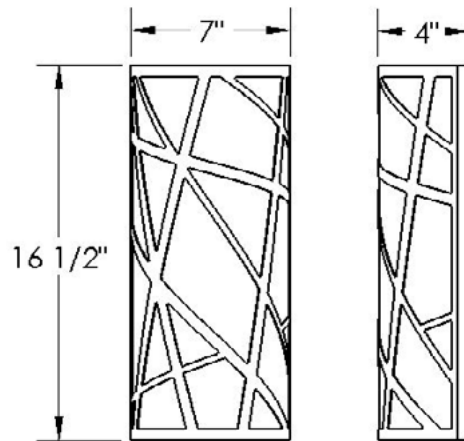

LINE DRAWING

LINE DRAWING NOT TO SCALE

FINISHES

Antique Copper

Antique Silver

Bronze Mist

Matte Silver

Sand

Swedish Steel

Textured Black

Textured Bronze

Textured White

For RAL Colors & Custom Match - Contact Teron Lighting Inc.