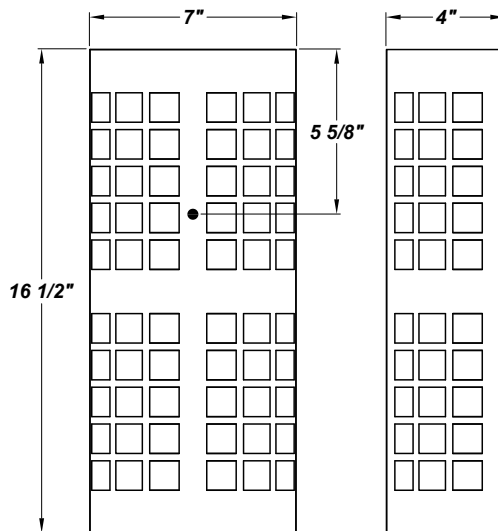

TIGER OMG LED

Architectural Indoor

PROJECT:	
TYPE:	
PO#:	QTY:
COMMENTS:	

FEATURES

- Steel Fascia with Matte Silver Powder Coat Finish
- Aluminum Mounting Plate Mounts to Flat Surface
- Centered Over and Mounted to 4" J-Box (By Others)
- Luminous White Acrylic Diffuser
- Open Top and Bottom
- Dimmable to 10%
- ADA Compliant
- CSA Listed Dry Location For Wall Mount
- Mounting Hardware Included

LINE DRAWING

LINE DRAWING NOT TO SCALE

FINISHES

Antique Copper

Antique Silver

Bronze Mist

Matte Silver

Metallic Black

Sand

Swedish Steel

Textured Black

Textured Bronze

Textured White

For RAL Colors & Custom Match - Contact Teron Lighting Inc.