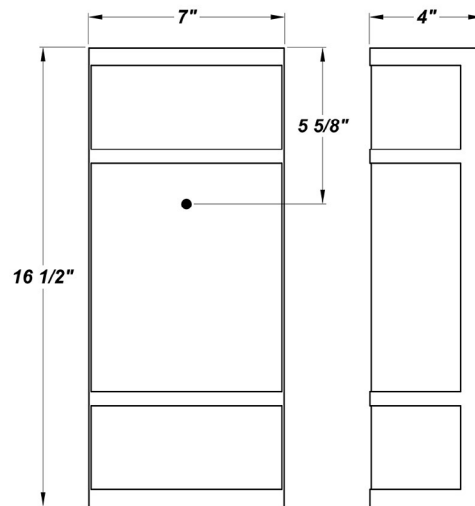

## FEATURES

- ADA Compliant
- Aluminum Mounting Plate Mounts to Flat Surface
- Centered Over and Mounted to 4" J-Box (By Others)
- CSA Listed Dry Location For Wall Mount
- Dimmable to 10%
- Luminous White Acrylic Diffuser
- Mounting Hardware Included
- Open Top and Bottom
- Steel Fascia with Matte Silver Powder Coat Finish

## LINE DRAWING

LINE DRAWING NOT TO SCALE