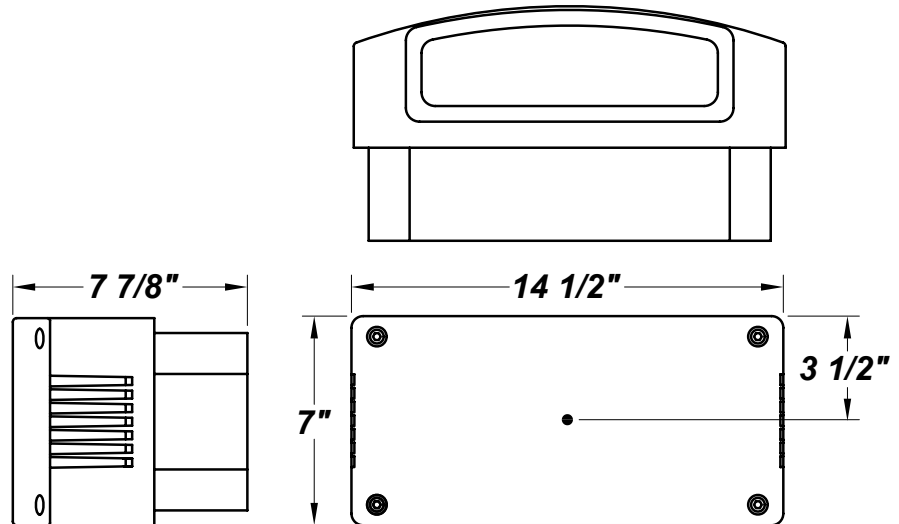

LINE DRAWING

LINE DRAWING NOT TO SCALE