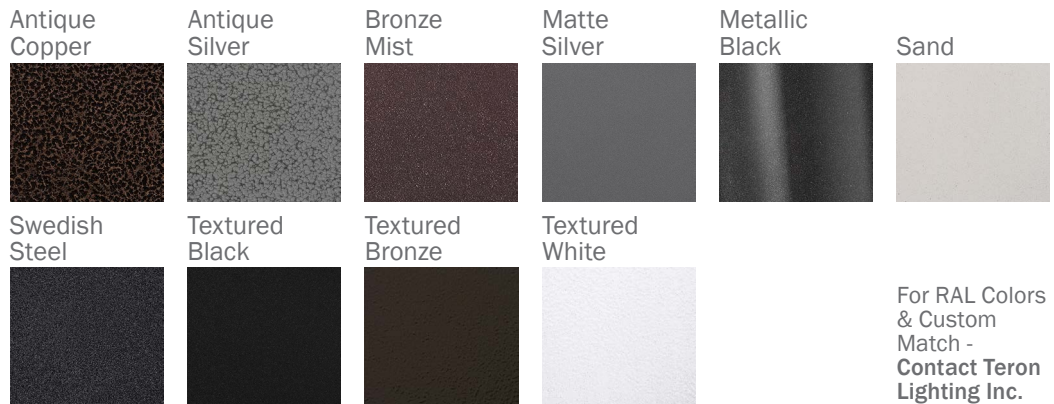

TALON W LED

Architectural Outdoor

PROJECT:	
TYPE:	
PO#:	QTY:
COMMENTS:	

FEATURES

- Die-Cast Aluminum Housing w/ Textured Black Polyester Powder Coat Finish
- Clear Tempered Glass Diffuser
- 50% Up / 50% Down Standard Light Distribution
- Stainless Steel Hex-Head Screws
- Mounts Direct to Flat Surface w/ Two #8 Wall Anchors (Not Included)
- Over-Voltage, Over-Current, and Short-Circuit Protection w/ Auto Recovery
- 120 - 277V
- Surge Protector
- CSA Listed Wet Location For Wall Mounting
- Emergency Battery Available
- LED Light Fixture

LINE DRAWING

LINE DRAWING NOT TO SCALE

FINISHES