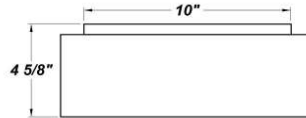

SILHOUETTE RD SM LED

Architectural Indoor

PROJECT:	
TYPE:	
PO#:	QTY:
COMMENTS:	

FEATURES

- CSA Listed Dry Location For Ceiling Mount Only
- LED Light Fixture
- Luminous White Acrylic Diffuser W/ Decorative Fabric Trim (Gold Vein, Mocha, Natural Linen, and White Linen)
- Mounting Hardware Included
- Mounts Directly to 4" Junction Box (By Others)
- Stem and Conopy Kits Available
- Steel Mounting Pan w/ Hi-Reflectance White Powder Coat Finish
- Brushed Nickel Vinyl Has a Luminous White Acrylic Diffuser w/ Solid Vinyl Material Providing Down Light Only

LINE DRAWING

LINE DRAWING NOT TO SCALE

FINISHES

Brushed Nickel Vinyl

Gold Vein

Mocha

Natural Linen

White Linen

For RAL Colors & Custom Match - Contact Teron Lighting Inc.