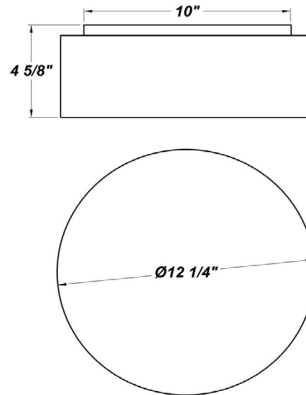

FINISHES

Textured Nickel Vinyl

Gold Vein

Mocha

Natural Linen

White Linen

For RAL Colors & Custom Match - Contact Teron Lighting Inc.