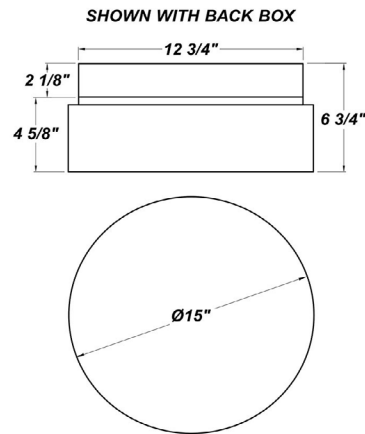

LINE DRAWING

LINE DRAWING NOT TO SCALE

FINISHES

Textured Nickel Vinyl

Gold Vein

Mocha

Natural Linen

White Linen

For RAL Colors & Custom Match - Contact Teron Lighting Inc.