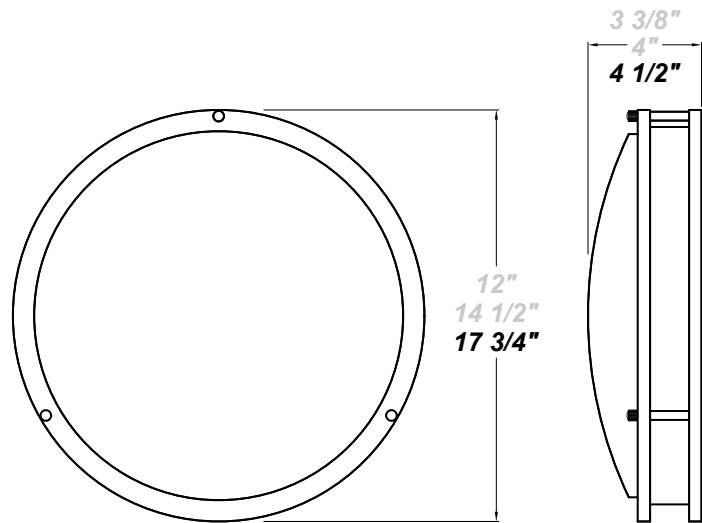

LINE DRAWING

LINE DRAWING NOT TO SCALE

FINISHES

Antique Copper	Antique Silver	Bronze Mist	Matte Silver	Metallic Black	Sand
Swedish Steel	Textured Black	Textured Bronze	Textured White		

For RAL Colors & Custom Match - Contact Teron Lighting Inc.