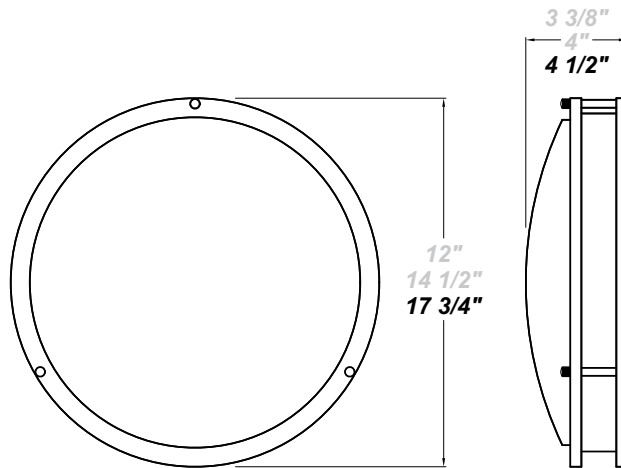

LINE DRAWING

LINE DRAWING NOT TO SCALE

FINISHES

Antique Copper

Antique Silver

Bronze Mist

Matte Silver

Sand

Swedish Steel

Textured Black

Textured Bronze

Textured White

For RAL Colors & Custom Match - Contact Teron Lighting Inc.