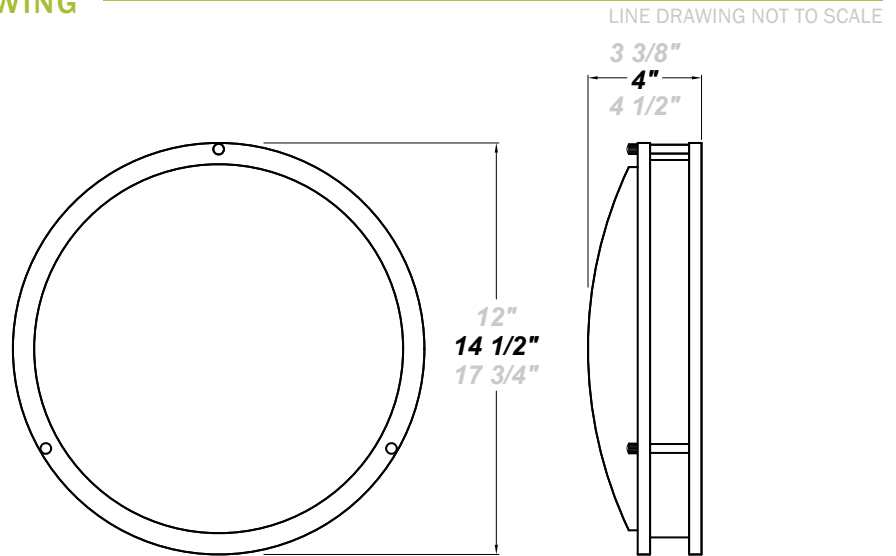

LINE DRAWING

FINISHES

Antique Copper

Antique Silver

Bronze Mist

Matte Silver

Metallic Black

Sand

Swedish Steel

Textured Black

Textured Bronze

Textured White

For RAL Colors & Custom Match - Contact Teron Lighting Inc.