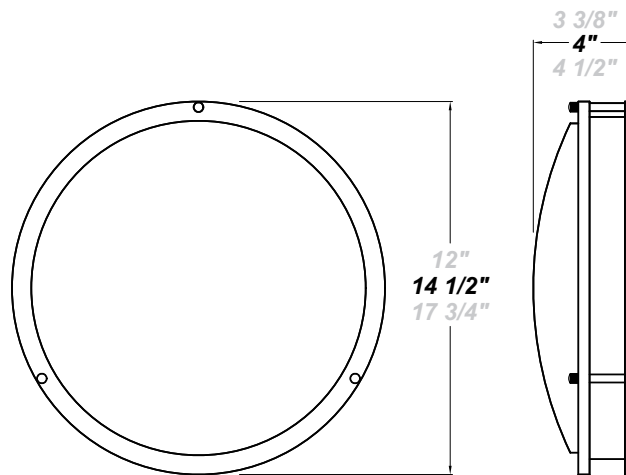

LINE DRAWING

LINE DRAWING NOT TO SCALE

FINISHES

Antique Copper

Antique Silver

Bronze Mist

Matte Silver

Sand

Swedish Steel

Textured Black

Textured Bronze

Textured White

For RAL Colors & Custom Match - Contact Teron Lighting Inc.