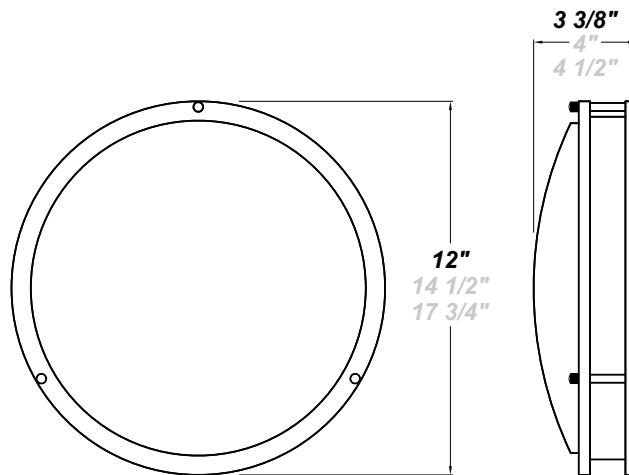

LINE DRAWING

LINE DRAWING NOT TO SCALE

FINISHES

Antique Copper

Antique Silver

Bronze Mist

Matte Silver

Sand

Swedish Steel

Textured Black

Textured Bronze

Textured White

For RAL Colors & Custom Match - Contact Teron Lighting Inc.