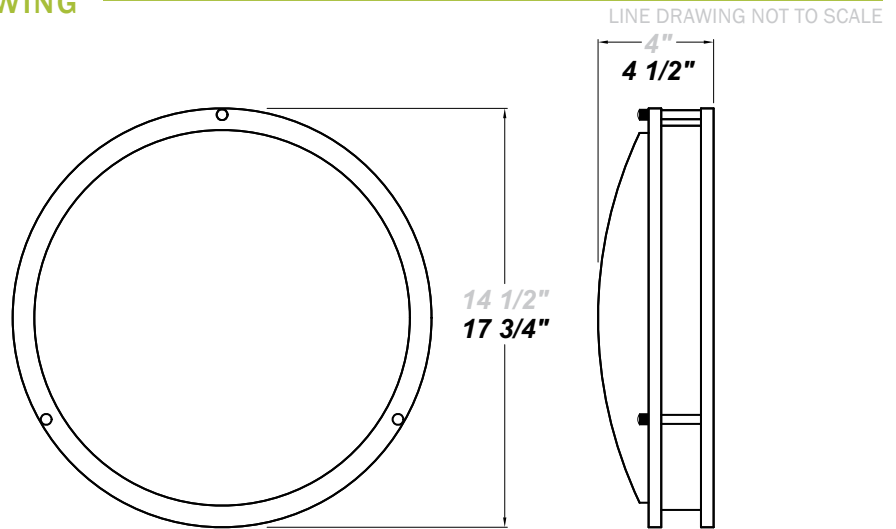

LINE DRAWING

FINISHES

Antique Copper

Antique Silver

Bronze Mist

Matte Silver

Sand

Swedish Steel

Textured Bronze

Textured White

For RAL Colors & Custom Match - Contact Teron Lighting Inc.