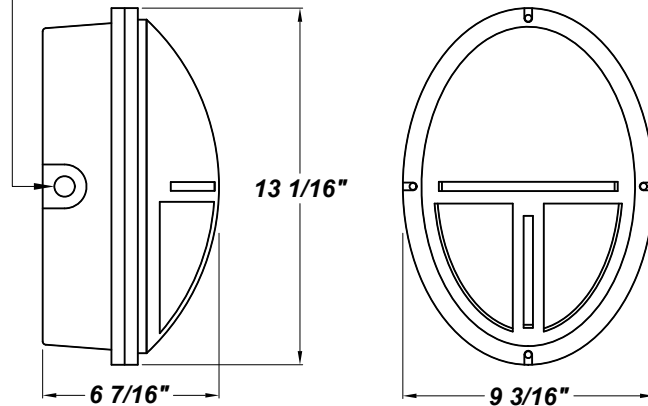

## FEATURES

- Die-Cast, Marine Grade Aluminum Housing
- Injection Molded Polycarbonate Fascia w/ Weep Holes
- Translucent White Injection Molded
- UV-Stabilizing Polycarbonate Diffuser
- 0.040" Aluminum Reflector Plate w/ Hi-Reflectance White Powder Coat Finish
- Extruded, EPMD Ribbed / Foam Rubber Gasketing
- Junction Box Pattern on Housing For Easy Mounting
- Thermal Compensation Technology Ensures Longer LED Lifetime, Which is Ideal, For Fixtures Being Placed in Area w/ Fluctuating or Higher Ambient Temperatures
- 100V - 277V
- Surge Protector
- CSA Listed Wet Location For Wall or Ceiling Mount

## LINE DRAWING

LINE DRAWING NOT TO SCALE

**0.75" CONDUIT ENTRIES  
4 TOTAL - SPACED 90 DEGREES  
AROUND SIDE OF HOUSING**