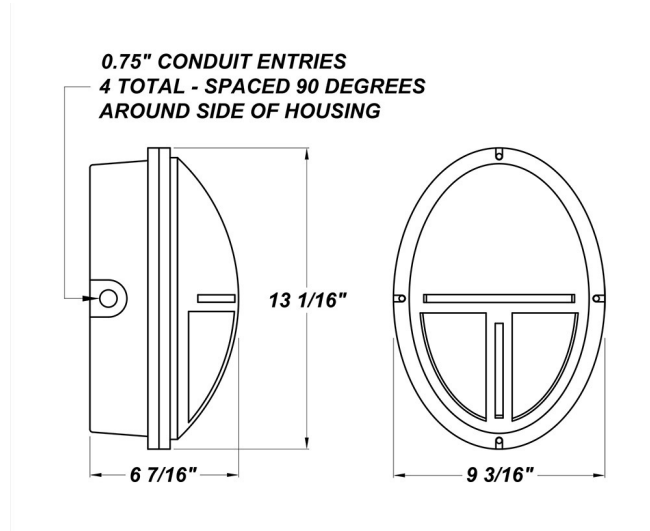

## FEATURES

- Die-Cast, Marine Grade Aluminum Housing
- Injection Molded Polycarbonate Fascia w/ Weep Holes
- Translucent White Injection Molded
- UV-Stabilizing Polycarbonate Diffuser
- 0.040" Aluminum Reflector Plate w/ Hi-Reflectance White Powder Coat Finish
- Extruded, EPMD Ribbed / Foam Rubber Gasketing
- Junction Box Pattern on Housing For Easy Mounting
- Thermal Compensation Technology Ensures Longer LED Lifetime, Which is Ideal, For Fixtures Being Placed in Area w/ Fluctuating or Higher Ambient Temperatures
- 100V - 277V
- Surge Protector
- CSA Listed Wet Location For Wall or Ceiling Mount

## LINE DRAWING

LINE DRAWING NOT TO SCALE