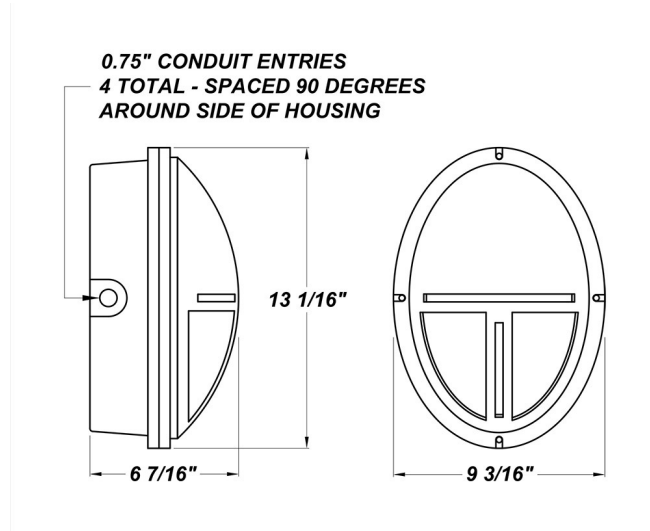

## FEATURES

- Die-Cast, Marine Grade Aluminum Housing
- Injection Molded Polycarbonate Fascia w/ Weep Holes
- Translucent White Injection Molded
- UV-Stabilizing Polycarbonate Diffuser
- 0.040" Aluminum Reflector Plate w/ Hi-Reflectance White Powder Coat Finish
- Extruded, EPMD Ribbed / Foam Rubber Gasketing
- Junction Box Pattern on Housing For Easy Mounting
- Thermal Compensation Technology Ensures Longer LED Lifetime, Which is Ideal, For Fixtures Being Placed in Area w/ Fluctuating or Higher Ambient Temperatures
- 100V - 277V
- Surge Protector
- CSA Listed Wet Location For Wall or Ceiling Mount

## LINE DRAWING

LINE DRAWING NOT TO SCALE