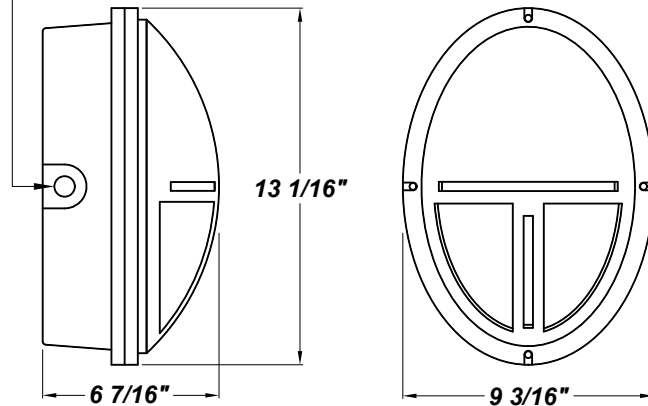

HERITAGE OVAL CRS LED

Architectural Outdoor

PROJECT:	
TYPE:	
PO#:	QTY:
COMMENTS:	

FEATURES

- Die-Cast, Marine Grade Aluminum Housing
- Injection Molded Polycarbonate Fascia w/ Weep Holes
- Translucent White Injection Molded
- UV-Stabilizing Polycarbonate Diffuser
- 0.040" Aluminum Reflector Plate w/ Hi-Reflectance White Powder Coat Finish
- Extruded, EPMD Ribbed / Foam Rubber Gasketing
- Junction Box Pattern on Housing For Easy Mounting
- Thermal Compensation Technology Ensures Longer LED Lifetime, Which is Ideal, For Fixtures Being Placed in Area w/ Fluctuating or Higher Ambient Temperatures
- 100V - 277V
- Surge Protector
- CSA Listed Wet Location For Wall or Ceiling Mount

LINE DRAWING

LINE DRAWING NOT TO SCALE

**0.75" CONDUIT ENTRIES
4 TOTAL - SPACED 90 DEGREES
AROUND SIDE OF HOUSING**

FINISHES

For RAL Colors
& Custom
Match -
Contact Teron
Lighting Inc.

HERITAGE OVAL CRS LED