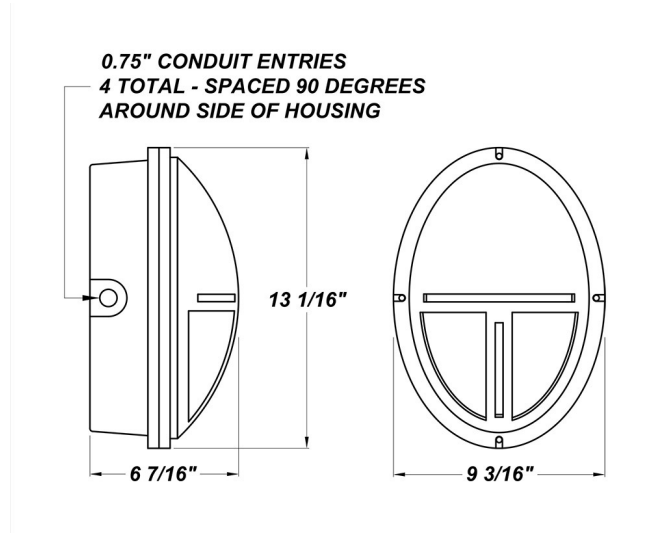

HERITAGE OVAL CRS LED

Architectural Outdoor

PROJECT:	
TYPE:	
PO#:	QTY:
COMMENTS:	

FEATURES

- Die-Cast, Marine Grade Aluminum Housing
- Injection Molded Polycarbonate Fascia w/ Weep Holes
- Translucent White Injection Molded
- UV-Stabilizing Polycarbonate Diffuser
- 0.040" Aluminum Reflector Plate w/ Hi-Reflectance White Powder Coat Finish
- Extruded, EPMD Ribbed / Foam Rubber Gasketing
- Junction Box Pattern on Housing For Easy Mounting
- Thermal Compensation Technology Ensures Longer LED Lifetime, Which is Ideal, For Fixtures Being Placed in Area w/ Fluctuating or Higher Ambient Temperatures
- 100V - 277V
- Surge Protector
- CSA Listed Wet Location For Wall or Ceiling Mount

LINE DRAWING

LINE DRAWING NOT TO SCALE

FINISHES

For RAL Colors
& Custom
Match -
Contact Teron
Lighting Inc.