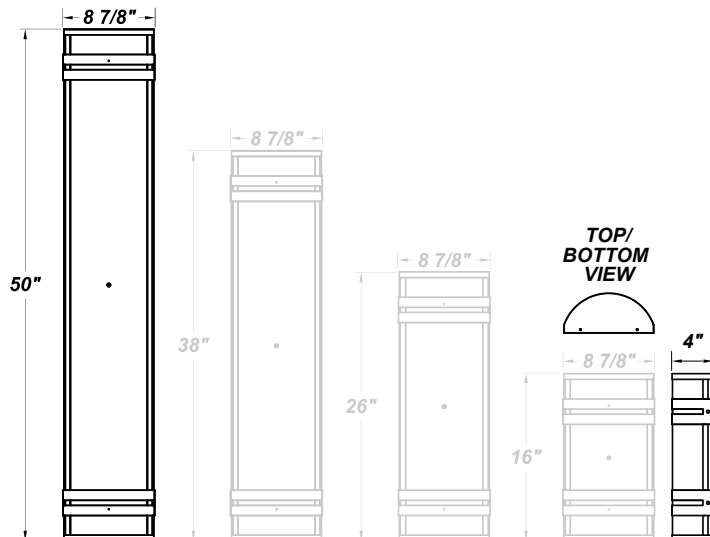

LINE DRAWING

LINE DRAWING NOT TO SCALE