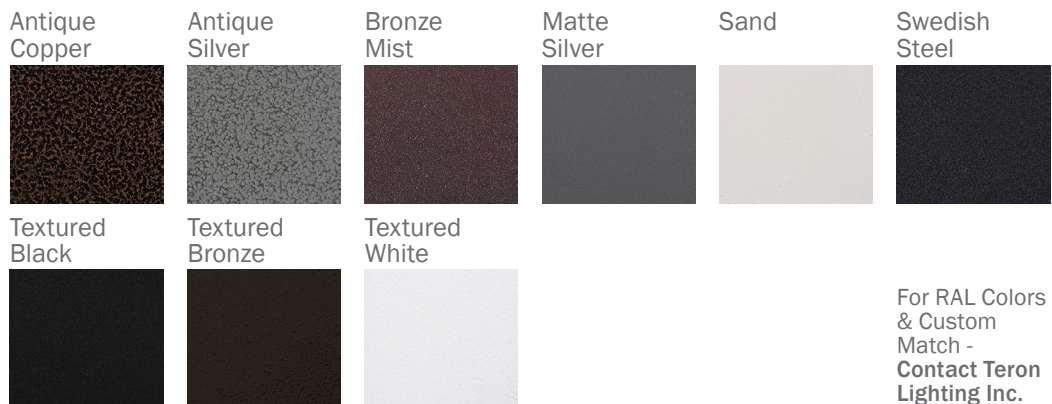

FINISHES

For RAL Colors & Custom Match - Contact Teron Lighting Inc.