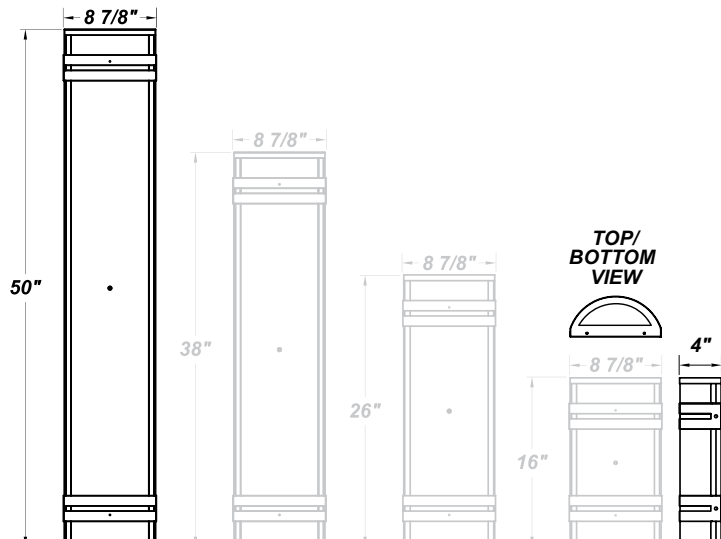

GUARDIAN W TWB LED 50"

Architectural Outdoor

PROJECT:	
TYPE:	
PO#:	QTY:
COMMENTS:	

FEATURES

- 120V - 277V, Plus 347V For Selected Wattages
- Aluminum Fascia w/ Matte Silver Polyester Powder Coat Finish
- Aluminum Reflector w/ Hi-Reflectance White Powder Coat Finish
- CSA Listed Wet Location
- Die Cast Aluminum End Caps w/ Matte Silver Polyester Powder Coat Finish
- Emergency Battery Available
- Extruded Aluminum Housing w/ Matte Silver Polyester Powder Coat Finish
- Fixture Mounts Directly to Surface w/ Two Wall Anchors (Not Included)
- High Impact White Acrylic Diffuser (50% DR Acrylic)
- LED Light Fixture
- Over-Voltage, Over-Current, and Short-Circuit Protection w/ Auto Recovery
- Recessed Steel Screws
- Surge Protector
- Vandal Resistant

LINE DRAWING

LINE DRAWING NOT TO SCALE