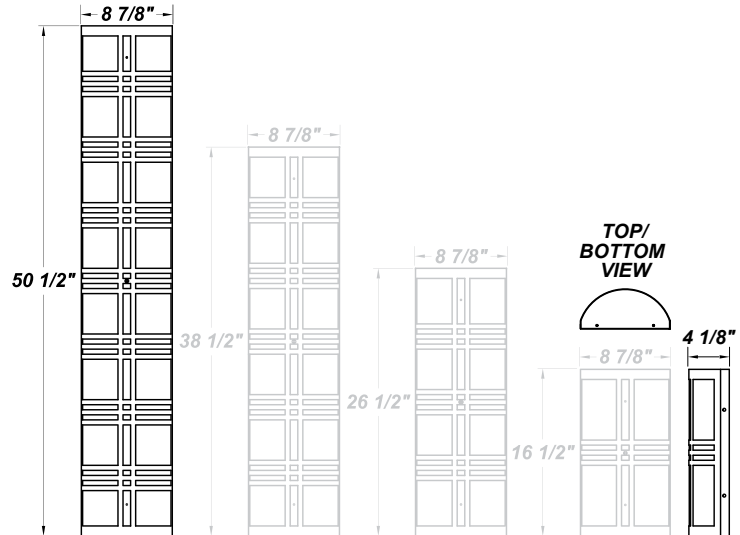

LINE DRAWING

LINE DRAWING NOT TO SCALE

FINISHES

For RAL Colors & Custom Match - Contact Teron Lighting Inc.

GUARDIAN W TBT LED 50"

Architectural Outdoor

Fixture Core

PROJECT:	
TYPE:	
PO#:	QTY:
COMMENTS:	