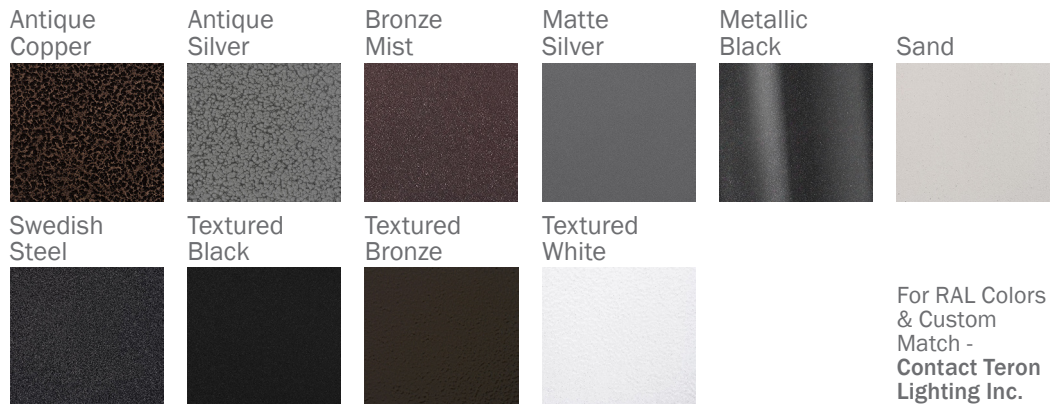

FINISHES

For RAL Colors & Custom Match - Contact Teron Lighting Inc.