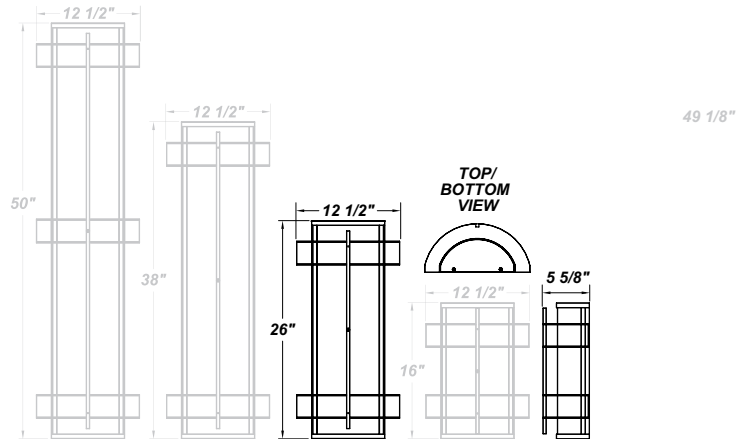

LINE DRAWING

LINE DRAWING NOT TO SCALE

FINISHES

Antique Copper

Antique Silver

Bronze Mist

Matte Silver

Sand

Swedish Steel

Textured Black

Textured Bronze

Textured White

For RAL Colors & Custom Match - Contact Teron Lighting Inc.