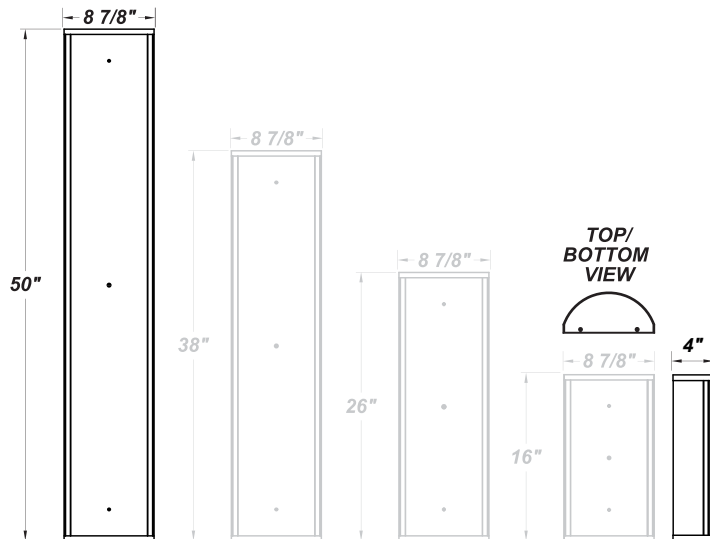

LINE DRAWING

LINE DRAWING NOT TO SCALE