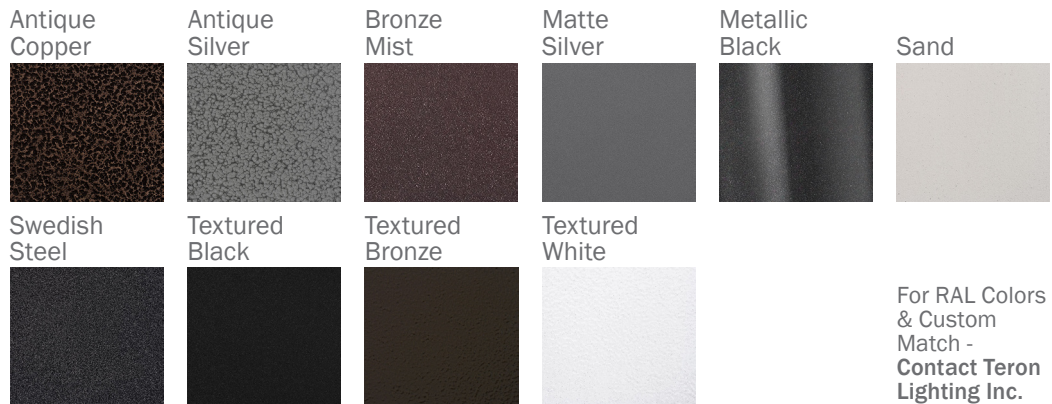

FINISHES

For RAL Colors & Custom Match - Contact Teron Lighting Inc.