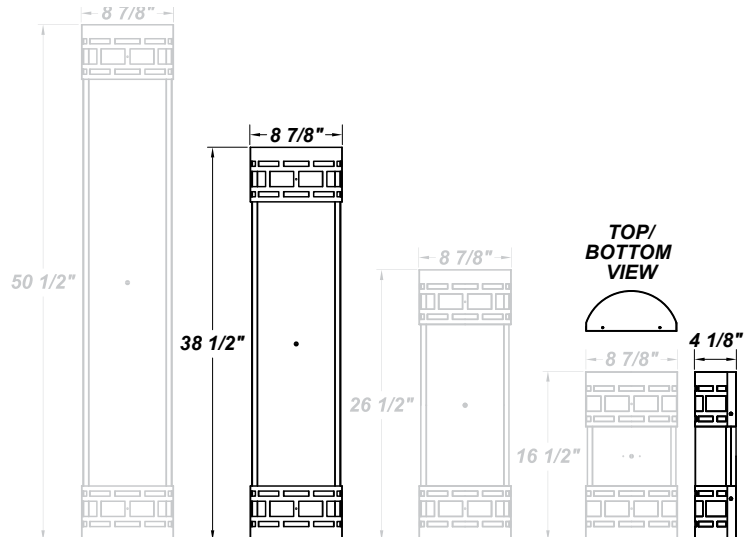

LINE DRAWING

LINE DRAWING NOT TO SCALE