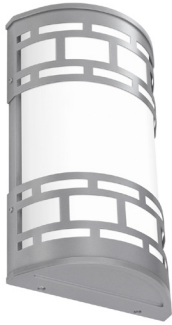

GUARDIAN W DMC LED 38"

Architectural Outdoor

PROJECT:	
TYPE:	
PO#:	QTY:
COMMENTS:	

FEATURES

- Extruded Aluminum Housing w/ Matte Silver Polyester Powder Coat Finish
- Aluminum Fascia w/ Matte Silver Polyester Powder Coat Finish
- Die Cast Aluminum End Caps w/ Matte Silver Polyester Powder Coat Finish
- High Impact White Acrylic Diffuser (50% DR Acrylic)
- Aluminum Reflector w/ Hi-Reflectance White Powder Coat Finish
- Recessed Steel Screws
- Fixture Mounts Directly to Surface w/ Two Wall Anchors (Not Included)
- Over-Voltage, Over-Current, and Short-Circuit Protection w/ Auto Recovery
- 120V - 277V, Plus 347V For Selected Wattages
- Surge Protector
- ADA Compliant
- CSA Listed Wet Location
- Emergency Battery Available
- LED Light Fixture
- Vandal Resistant

Example ^ (may not represent a manufacturable product)

Aesthetics & Options

TRIM	FINISH	COLOR TEMP	OPTIONS
DMC	AC - Antique Copper TB - Textured Black AS - Antique Silver BT - Bronze Mist BZ - Textured Bronze MB - Metallic Black TW - Textured White SM - Matte Silver (Standard) SN - Sand SW - Swedish Steel	27K - 2700K Color Temp 30K - 3000K Color Temp 35K - 3500K Color Temp 40K - 4000K Color Temp 50K - 5000K Color Temp	OEL - Single End Window TEL - Twin End Windows (Both Ends) EB10 - Iota ILB-CP10-B Integral 10W LED Driver MSI - Steinel HFLUM2-WR Internal Motion Sensor
ORDER INFO			
DMC	AC	27K	OEL