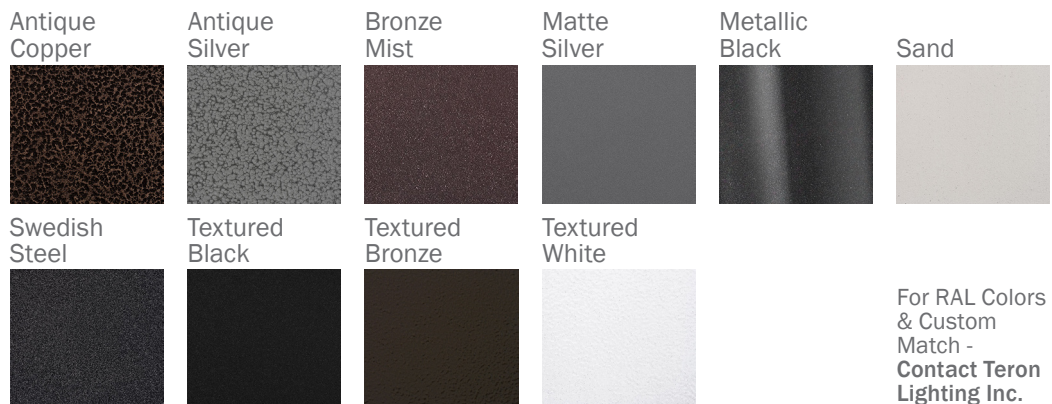

FINISHES

For RAL Colors & Custom Match - Contact Teron Lighting Inc.