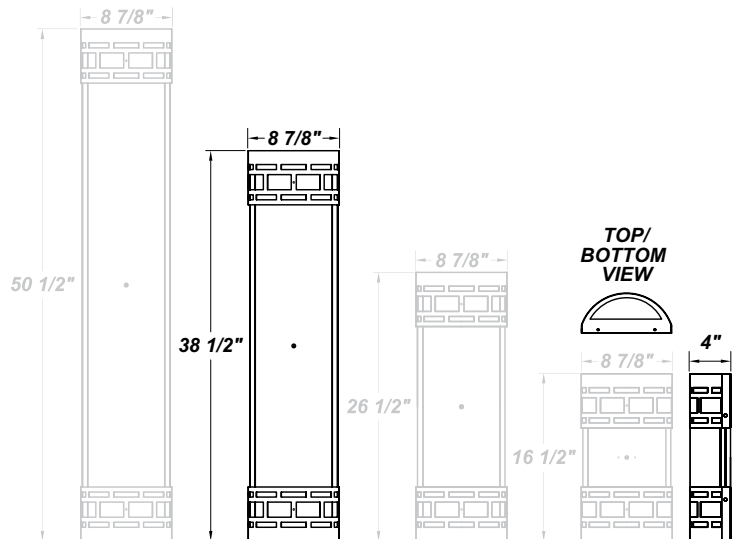

LINE DRAWING

LINE DRAWING NOT TO SCALE

FINISHES

Antique Copper	Antique Silver	Bronze Mist	Matte Silver	Sand	Swedish Steel
Textured Black	Textured Bronze	Textured White			

For RAL Colors & Custom Match - Contact Teron Lighting Inc.