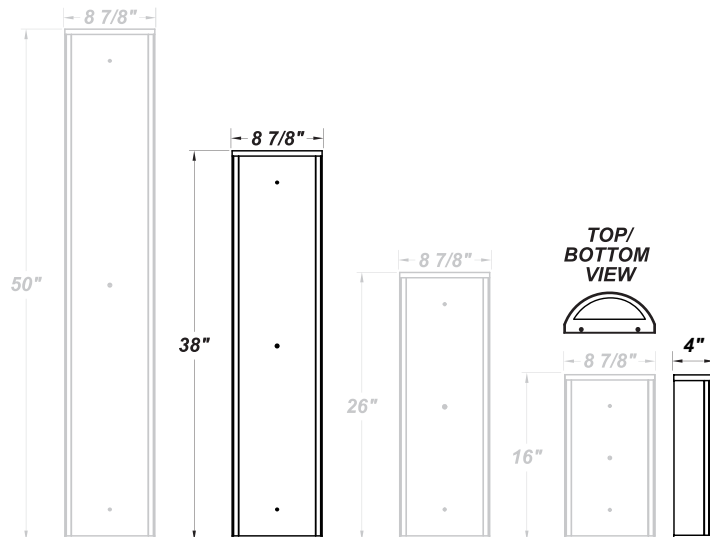

GUARDIAN W LED 38"

Architectural Outdoor

PROJECT:	
TYPE:	
PO#:	QTY:
COMMENTS:	

FEATURES

- 120V - 277V, Plus 347V For Selected Wattages
- Aluminum LED Mounting Plate
- CSA Listed Wet Location
- Die Cast Aluminum End Caps w/ Matte Silver Polyester Powder Coat Finish
- Emergency Battery Available
- Extruded Aluminum Housing w/ Matte Silver Polyester Powder Coat Finish
- Fixture Mounts Directly to Surface w/ Two Wall Anchors (Not Included)
- High Impact White Acrylic Diffuser (50% DR Acrylic)
- LED Light Fixture
- Over-Voltage, Over-Current, and Short-Circuit Protection w/ Auto Recovery (For 24.5W Only)
- Recessed Stainless Steel Screws
- Surge Protector (For L24.5 , L12.0 and L18.0 Only)
- Vandal Resistant

LINE DRAWING

LINE DRAWING NOT TO SCALE

FINISHES

For RAL Colors & Custom Match - Contact Teron Lighting Inc.

GUARDIAN W LED 38"

Architectural Outdoor

Fixture Core

PROJECT:	
TYPE:	
PO#:	QTY:
COMMENTS:	