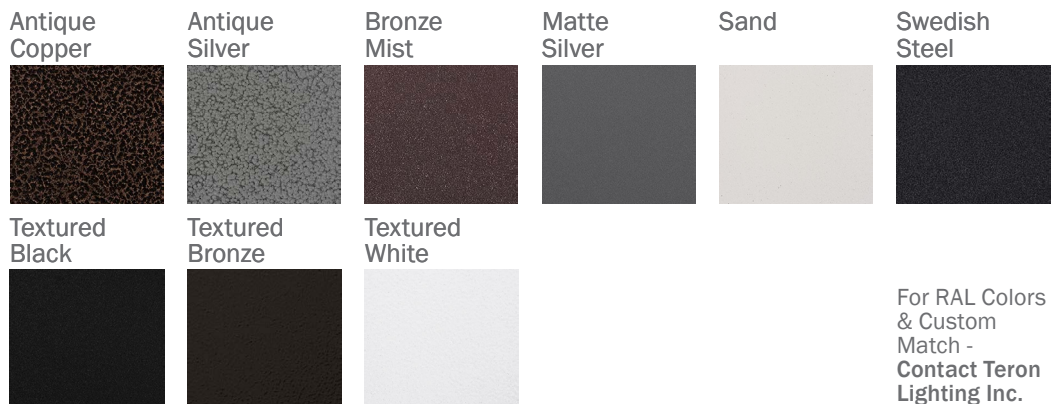

FINISHES

For RAL Colors & Custom Match - Contact Teron Lighting Inc.