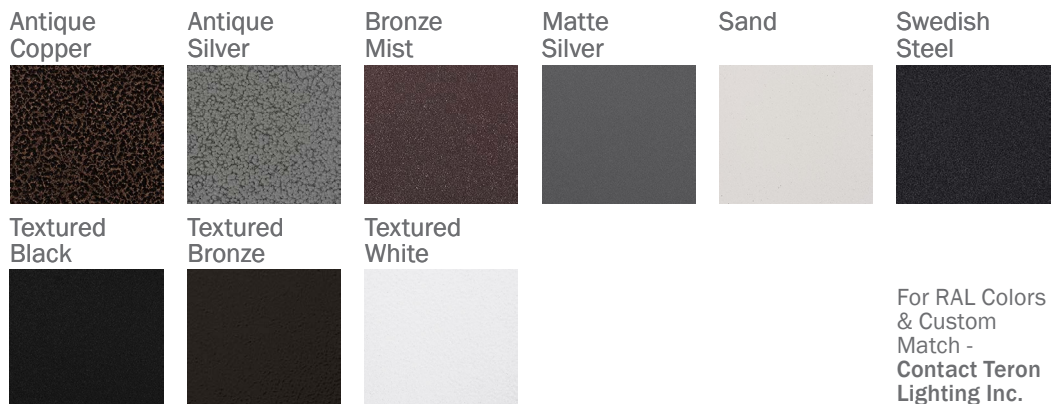

FINISHES

For RAL Colors & Custom Match - Contact Teron Lighting Inc.