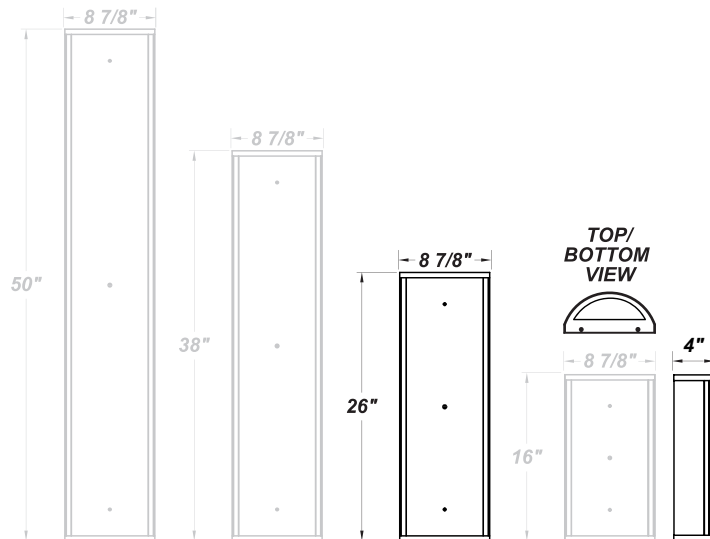

GUARDIAN W LED 26"

Architectural Outdoor

PROJECT:	
TYPE:	
PO#:	QTY:
COMMENTS:	

FEATURES

- 120V - 277V, Plus 347V For Selected Wattages
- Aluminum LED Mounting Plate
- CSA Listed Wet Location
- Die Cast Aluminum End Caps w/ Matte Silver Polyester Powder Coat Finish
- Emergency Battery Available
- Extruded Aluminum Housing w/ Matte Silver Polyester Powder Coat Finish
- Fixture Mounts Directly to Surface w/ Two Wall Anchors (Not Included)
- High Impact White Acrylic Diffuser (50% DR Acrylic)
- LED Light Fixture
- Over-Voltage, Over-Current, and Short-Circuit Protection w/ Auto Recovery (For 24.5W Only)
- Recessed Stainless Steel Screws
- Surge Protector (For L24.5 , L12.0 and L18.0 Only)
- Vandal Resistant

LINE DRAWING

LINE DRAWING NOT TO SCALE