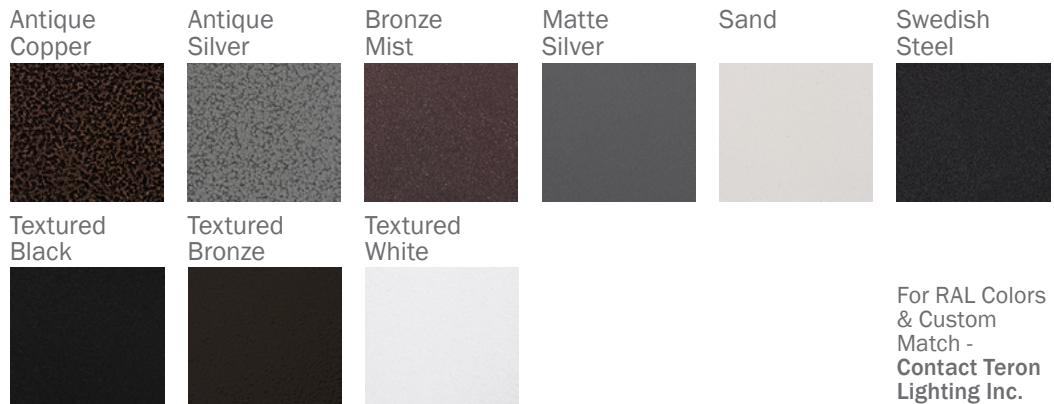

## FINISHES

Example ^ (may not represent a manufacturable product)

Aesthetics & Options

TRIM	FINISH	COLOR TEMP	OPTIONS
<b>UDL</b> - Up Down Light	<b>AC</b> - Antique Copper <b>AS</b> - Antique Silver <b>BT</b> - Bronze Mist <b>SM</b> - Matte Silver <b>SN</b> - Sand <b>SW</b> - Swedish Steel <b>TB</b> - Textured Black (Standard) <b>BZ</b> - Textured Bronze <b>TW</b> - Textured White	<b>30K</b> - 3000K Color Temp <b>35K</b> - 3500K Color Temp <b>40K</b> - 4000K Color Temp <b>50K</b> - 5000K Color Temp	<b>DH</b> - Deep Housing <b>PCL</b> - Photocell
ORDER INFO			
UDL	AC	30K	DH