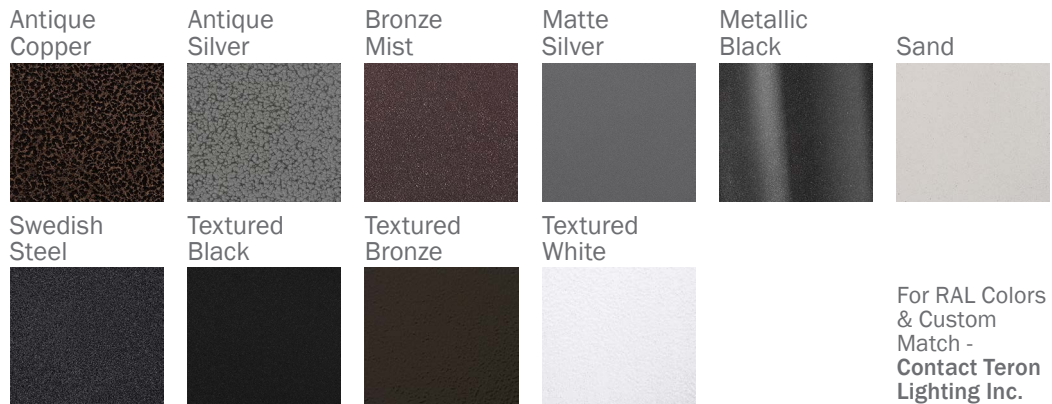

CORNERSTONE W LED

Architectural Outdoor

PROJECT:	
TYPE:	
PO#:	QTY:
COMMENTS:	

FEATURES

- Die-Cast Aluminum Housing w/ Textured Black Polyester Powder Coat Finish
- Clear Tempered Glass Diffusers
- Constant Voltage Modules
- Thermal Compensation Technology Ensures Longer LED Lifetime - Ideal For Fixtures Being Placed in Area w/ Fluctuating or Higher Ambient Temperatures
- Mounts Direct to Flat Surface w/ Two #8 Wall Anchors (Not Included)
- Surge Protector
- CSA Listed Wet Location
- Emergency Battery Available
- LED Light Fixture

LINE DRAWING

LINE DRAWING NOT TO SCALE

FINISHES