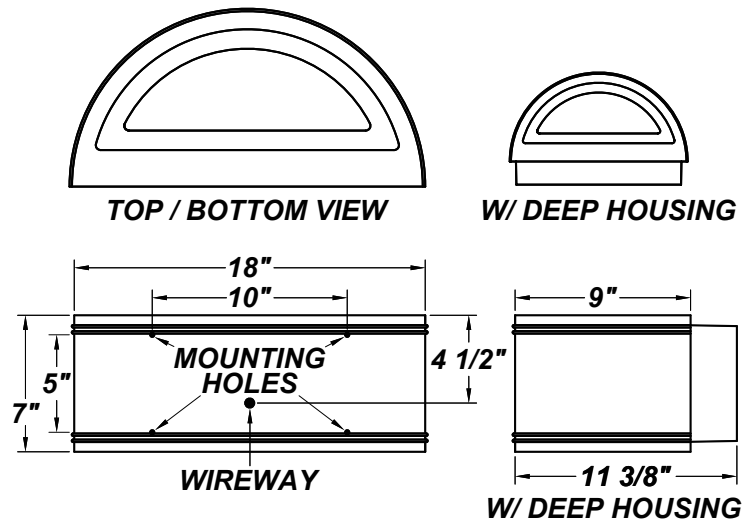

LINE DRAWING

LINE DRAWING NOT TO SCALE