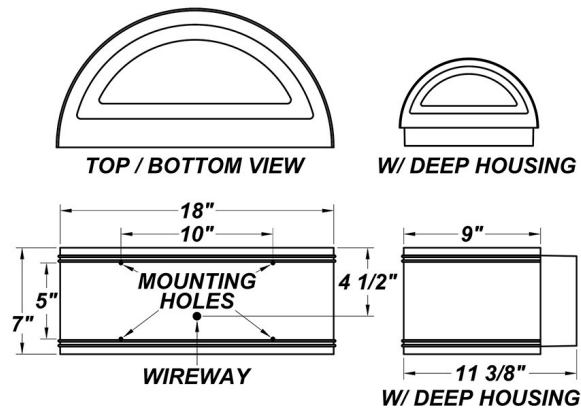

LINE DRAWING

LINE DRAWING NOT TO SCALE

FINISHES

For RAL Colors & Custom Match - Contact Teron Lighting Inc.

CORNERSTONE W LED

Architectural Outdoor

Fixture Core

PROJECT:	
TYPE:	
PO#:	QTY:
COMMENTS:	