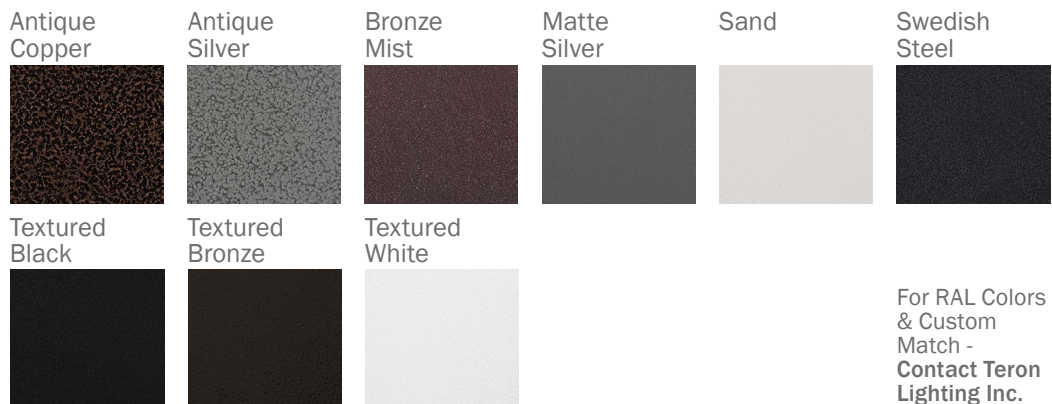

FINISHES

For RAL Colors & Custom Match - Contact Teron Lighting Inc.