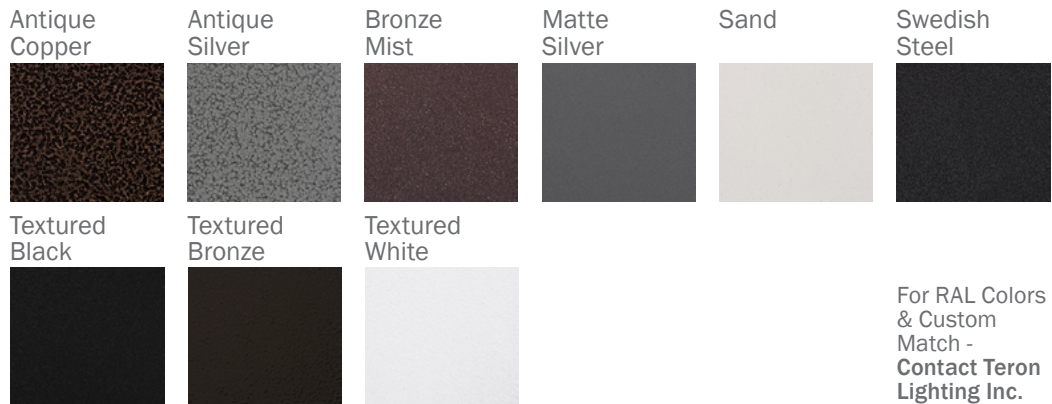

CORNERSTONE W DL LED

Architectural Outdoor

PROJECT:	
TYPE:	
PO#:	QTY:
COMMENTS:	

FEATURES

- Down Light Only
- Clear Tempered Glass Diffusers
- Constant Voltage Modules
- CSA Listed Wet Location
- Die-Cast Aluminum Housing w/ Textured Black Polyester Powder Coat Finish
- Emergency Battery Available (L16.0 Only)
- LED Light Fixture
- Mounts Direct to Flat Surface w/ Two #8 Wall Anchors (Not Included)
- Surge Protector
- Thermal Compensation Technology Ensures Longer LED Lifetime - Ideal For Fixtures Being Placed in Area w/ Fluctuating or Higher Ambient Temperatures

LINE DRAWING

LINE DRAWING NOT TO SCALE

FINISHES