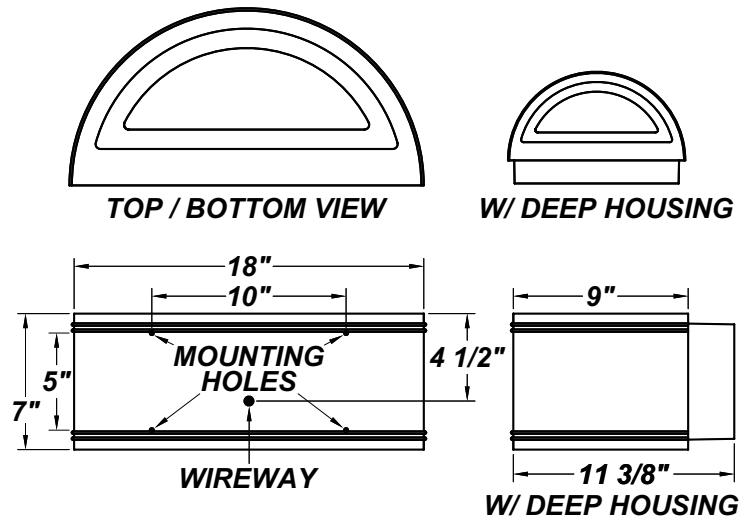

LINE DRAWING

LINE DRAWING NOT TO SCALE