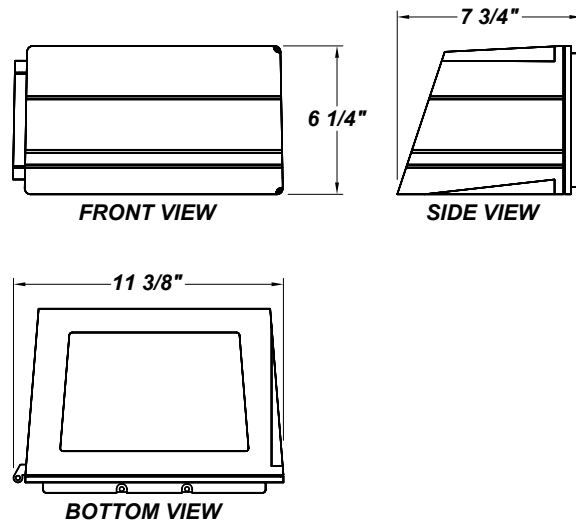

LINE DRAWING

LINE DRAWING NOT TO SCALE