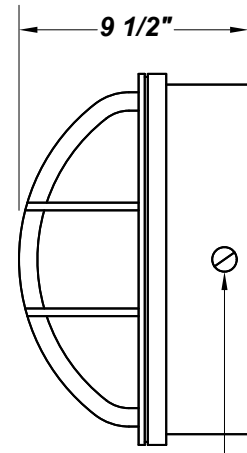

LINE DRAWING

LINE DRAWING NOT TO SCALE

**REAR
CONDUIT ENTRY**

**CONDUIT ENTRY
4 PLACES 90° APART**

FINISHES

Antique
Copper

Antique
Silver

Bronze
Mist