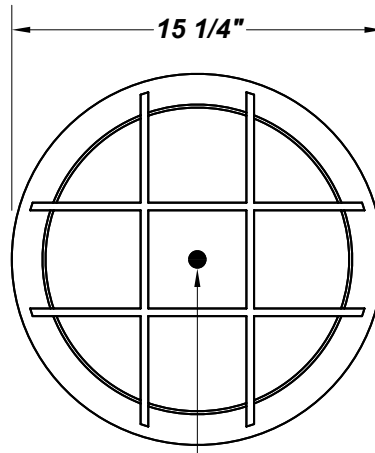

ASHWORTH GRL

Architectural Outdoor

PROJECT:	
TYPE:	
PO#:	QTY:
COMMENTS:	

FEATURES

- 380 Grade Die-Cast Aluminum Housing w/ Textured Black Polyester Powder Coat Finish
- Die-Cast Aluminum Grill (Standard) w/ Textured Black Polyester Powder Coat Finish
- Clear Prismatic Ribbed Molded Borosilicate Glass Lens
- Fully Silicone Gasketed Channel
- Stainless Steel Zinc Coated Screws
- Cast-In Template
- Mounts Direct to Flat Surface w/Four #8 Wall Anchors (Not Included)
- CSA Listed Wet Location For Wall or Ceiling Mount
- Emergency Battery Available
- Lamps Included
- Vandal Resistant

LINE DRAWING

LINE DRAWING NOT TO SCALE

**REAR
CONDUIT ENTRY**

**CONDUIT ENTRY
4 PLACES 90° APART**

FINISHES

Antique
Copper

Antique
Silver

Bronze
Mist