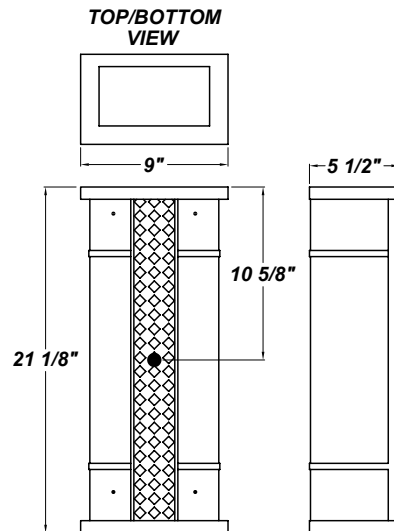

LINE DRAWING

LINE DRAWING NOT TO SCALE

FINISHES

Antique Copper

Antique Silver

Bronze Mist

Matte Silver

Metallic Black

Sand

Swedish Steel

Textured Black

Textured Bronze

Textured White

For RAL Colors & Custom Match - Contact Teron Lighting Inc.