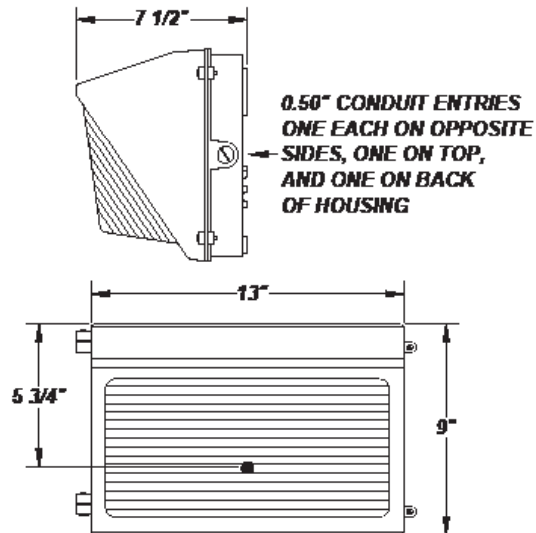

LINE DRAWING

LINE DRAWING NOT TO SCALE

FINISHES

Antique
Copper

Antique
Silver

Bronze
Mist

Matte
Silver

Metallic
Black

Sand

Swedish
Steel

Textured
Black

Textured
Bronze

Textured
White

For RAL Colors
& Custom
Match -
Contact Teron
Lighting Inc.